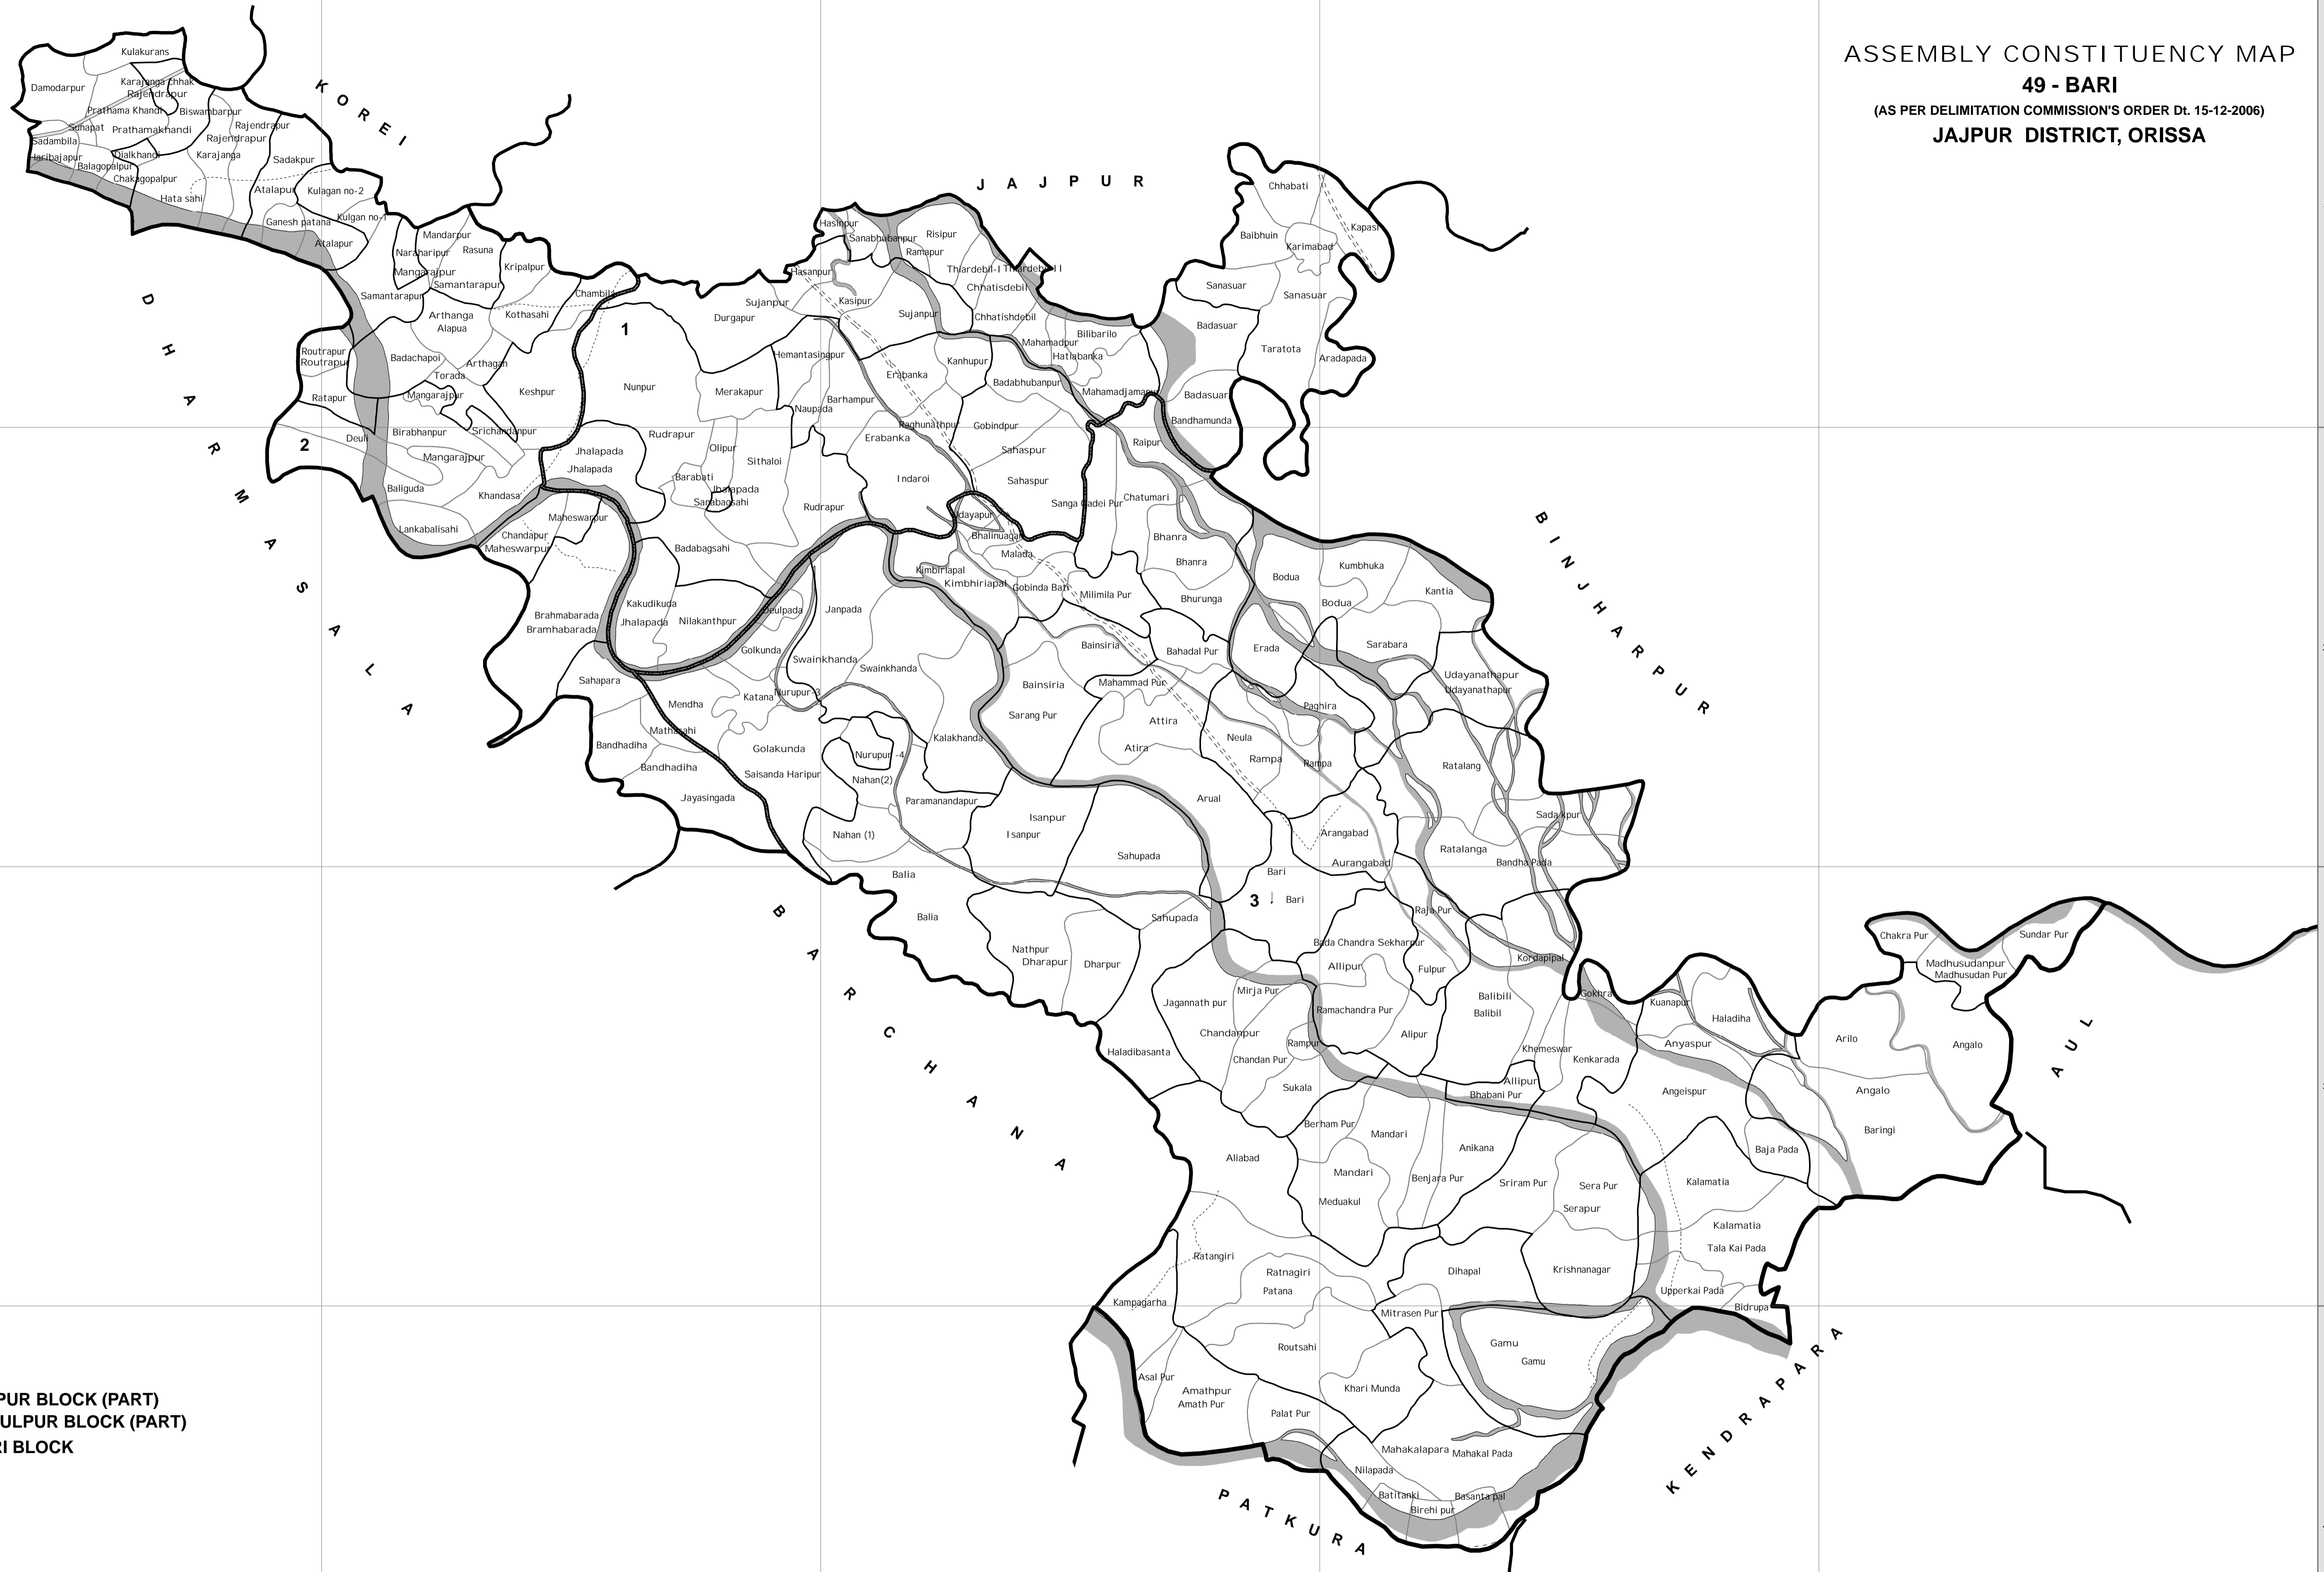

ASSEMBLY CONSTITUENCY MAP
49 - BARI
 (AS PER DELIMITATION COMMISSION'S ORDER Dt. 15-12-2006)
JAJPUR DISTRICT, ORISSA

1-JAJPUR BLOCK (PART)
 2-RASULPUR BLOCK (PART)
 3-BARI BLOCK

- | | | |
|--------------------|-------------------|------------------|
| BLOCK H.Q. | ASSEMBLY BOUNDARY | NATIONAL HIGHWAY |
| MUNICIPALITY / NAC | BLOCK BOUNDARY | MAJOR ROADS |
| FOREST | G.P. BOUNDARY | OTHER ROADS |
| RIVER / RESERVOIR | VILLAGE BOUNDARY | RAILWAY |