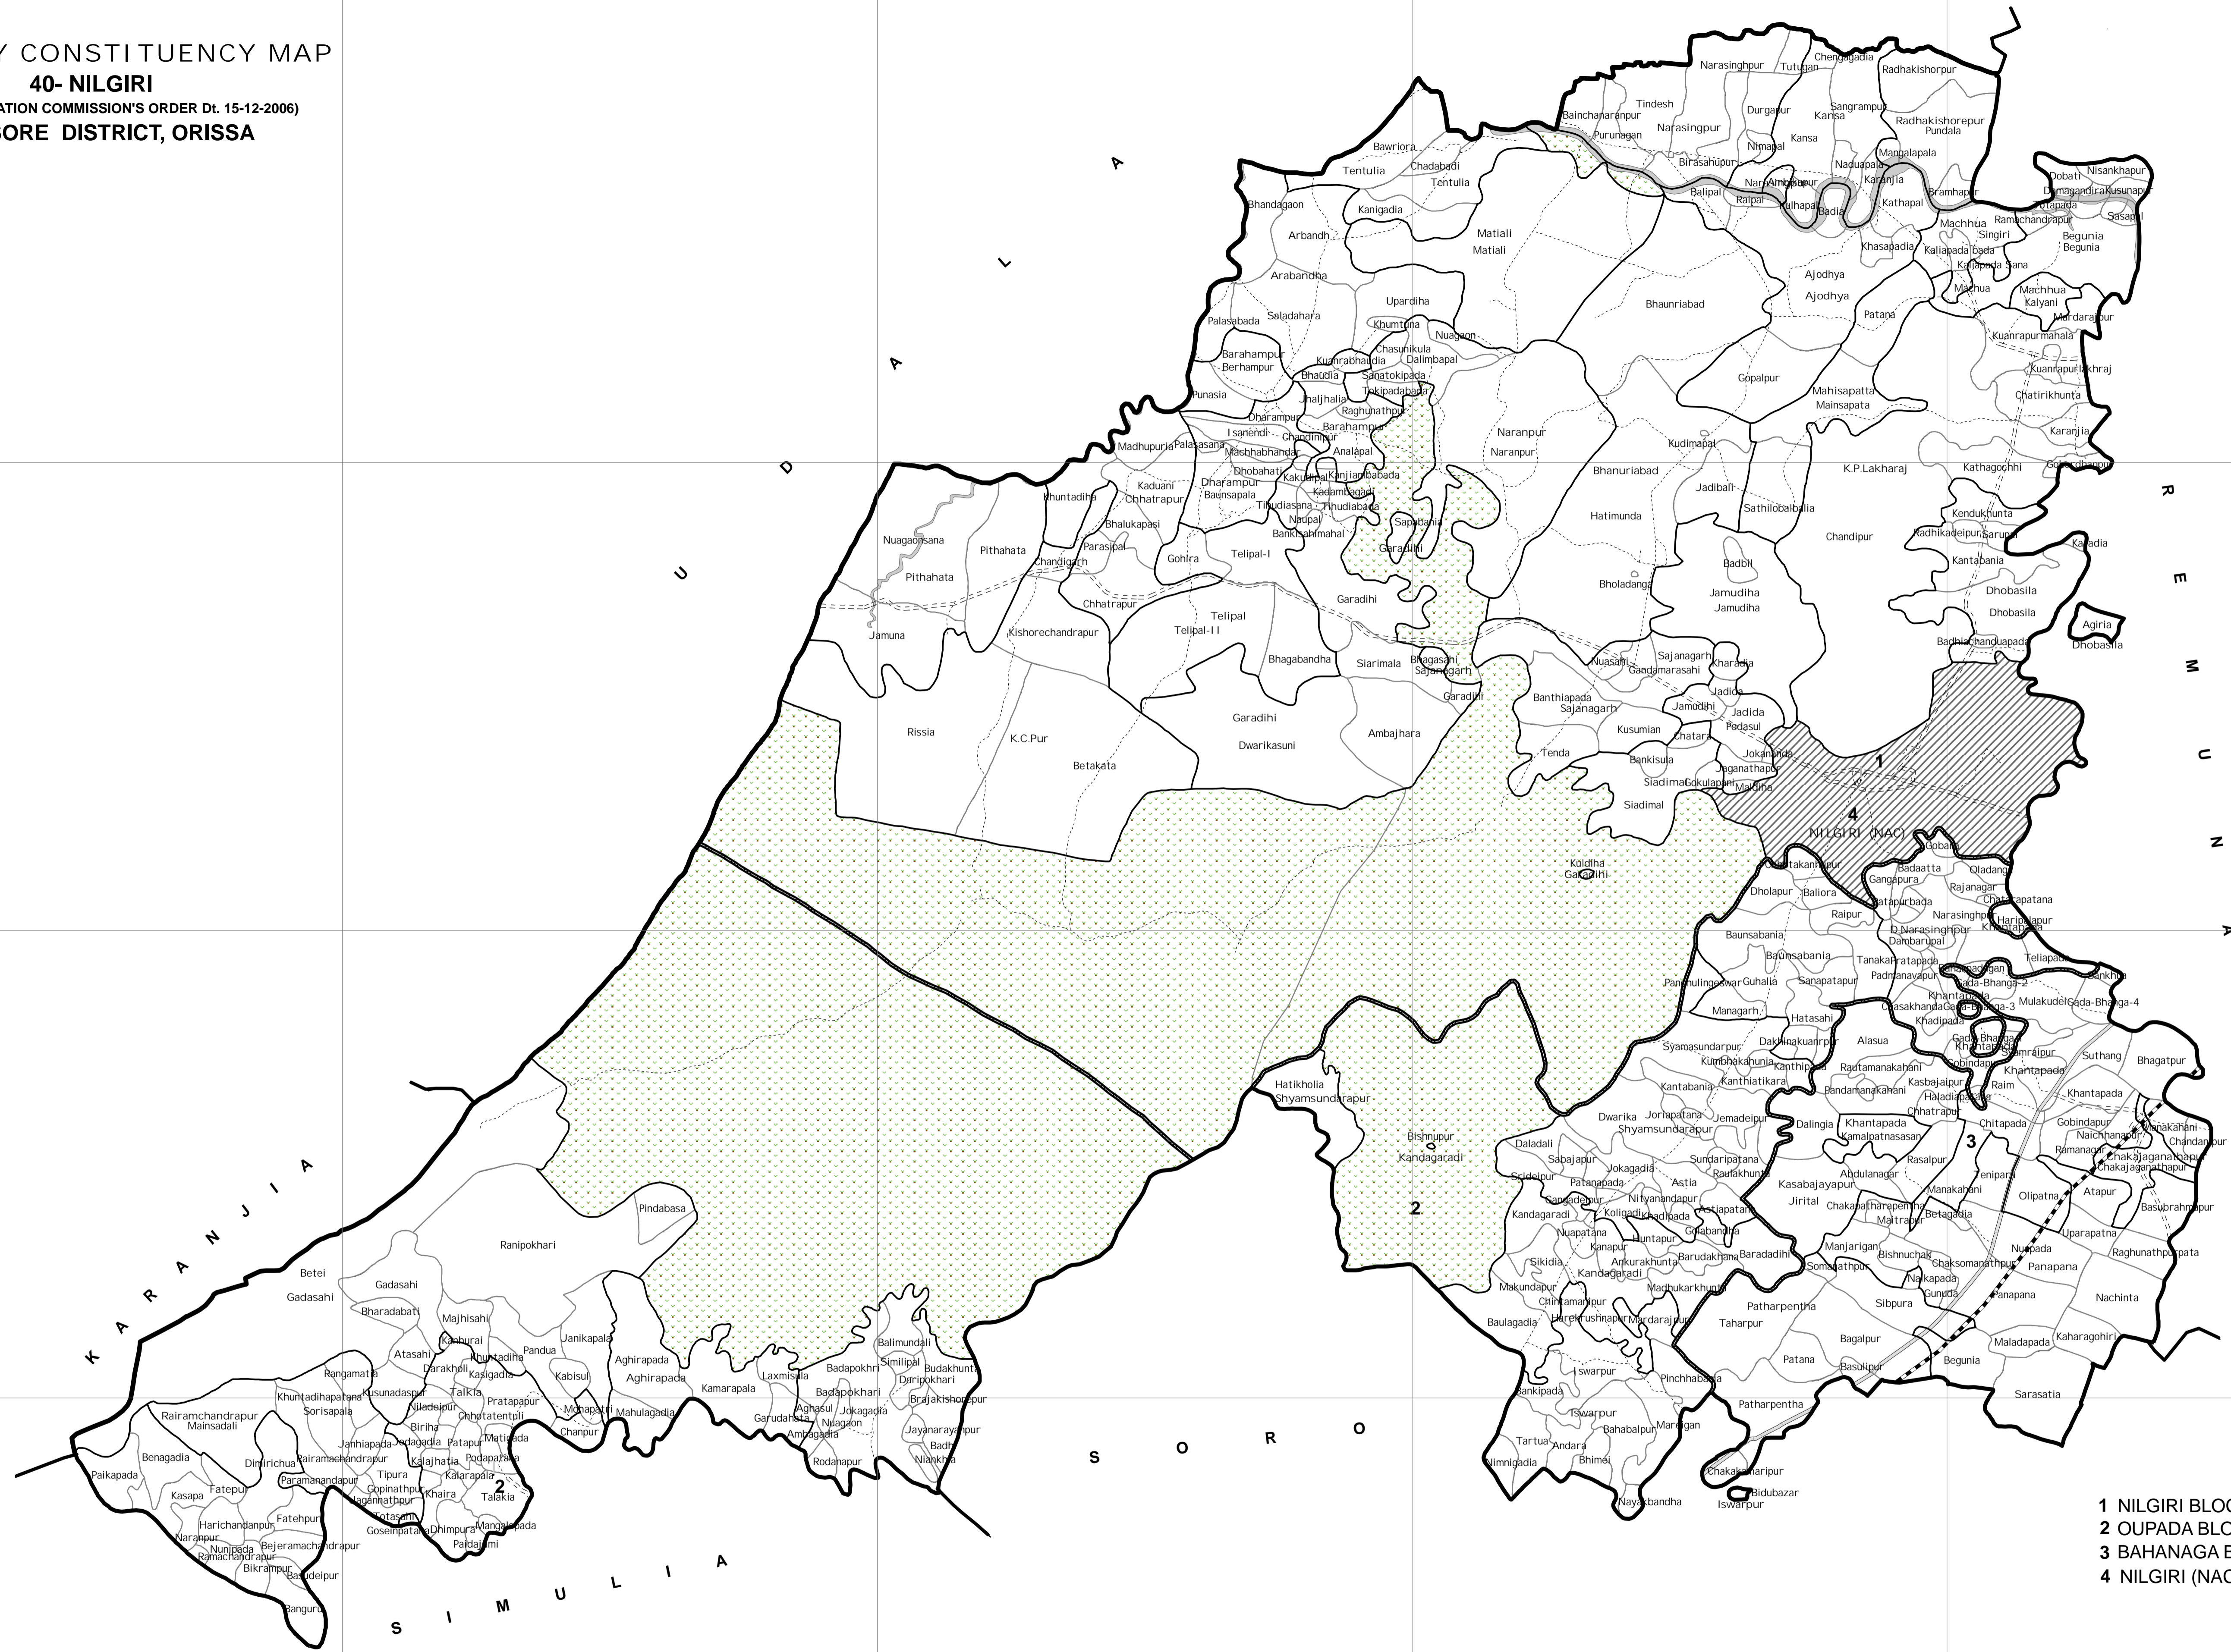

ASSEMBLY CONSTITUENCY MAP
40- NILGIRI
 (AS PER DELIMITATION COMMISSION'S ORDER Dt. 15-12-2006)
BALASORE DISTRICT, ORISSA

- 1 NILGIRI BLOCK
- 2 OUPADA BLOCK
- 3 BAHANAGA BLOCK (PART)
- 4 NILGIRI (NAC)

BLOCK H.Q.	ASSEMBLY BOUNDARY	NATIONAL HIGHWAY
MUNICIPALITY / NAC	BLOCK BOUNDARY	MAJOR ROADS
FOREST	G.P. BOUNDARY	OTHER ROADS
RIVER / RESERVOIR	VILLAGE BOUNDARY	RAILWAY

Sponsored by
CHIEF ELECTORAL OFFICER
 Orissa, Bhubaneswar

Orissa Remote Sensing Application Centre
 Dept. of Science and Technology
 Govt. of Orissa, Bhubaneswar