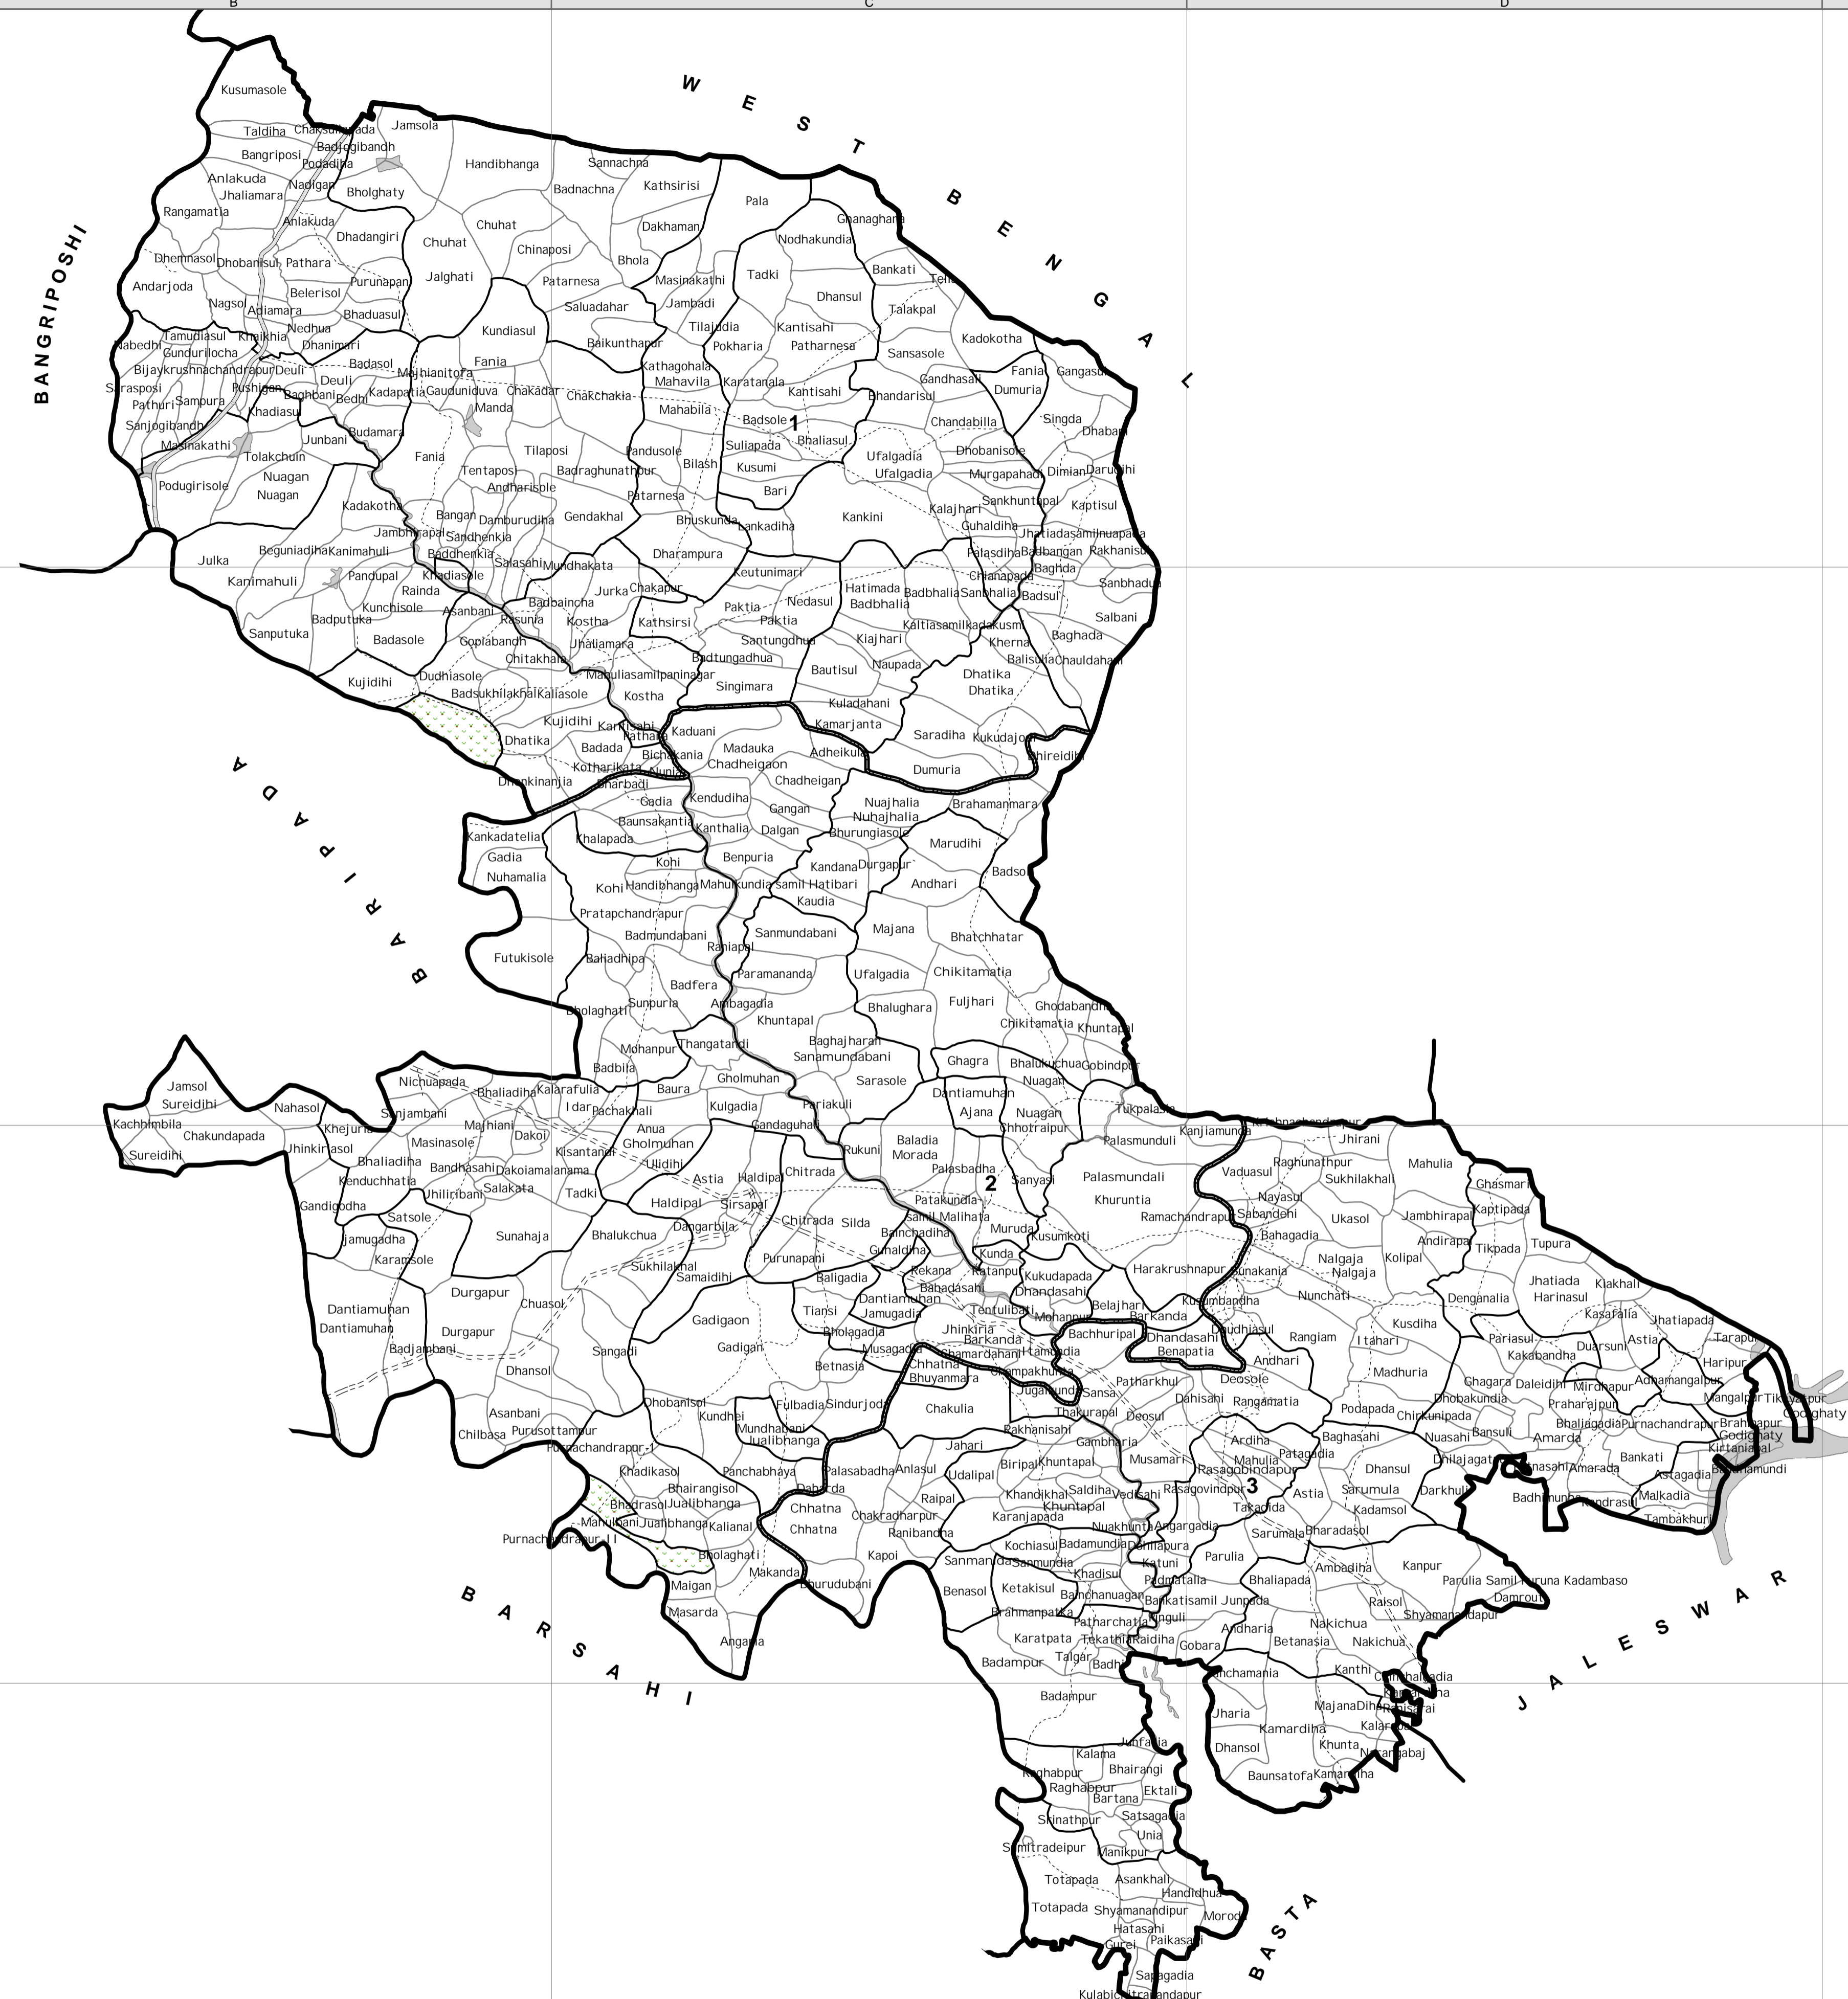

ASSEMBLY CONSTITUENCY MAP

34-MORADA

(AS PER DELIMITATION COMMISSION'S ORDER Dt. 15-12-2006)

MAYURBHANJ DISTRICT, ORISSA

1 - SULIAPADA BLOCK
 2 - RASAGOBINDAPUR BLOCK
 3 - MORADA BLOCK

! BLOCK H.Q.
 MUNICIPALITY / NAC
 FOREST
 RIVER / RESERVOIR

— ASSEMBLY BOUNDARY
 — BLOCK BOUNDARY
 — G.P. BOUNDARY
 — VILLAGE BOUNDARY
 — NATIONAL HIGHWAY
 - - - - MAJOR ROADS
 OTHER ROADS
 - - - - RAILWAY

Sponsored by
CHIEF ELECTORAL OFFICER
 Orissa, Bhubaneswar