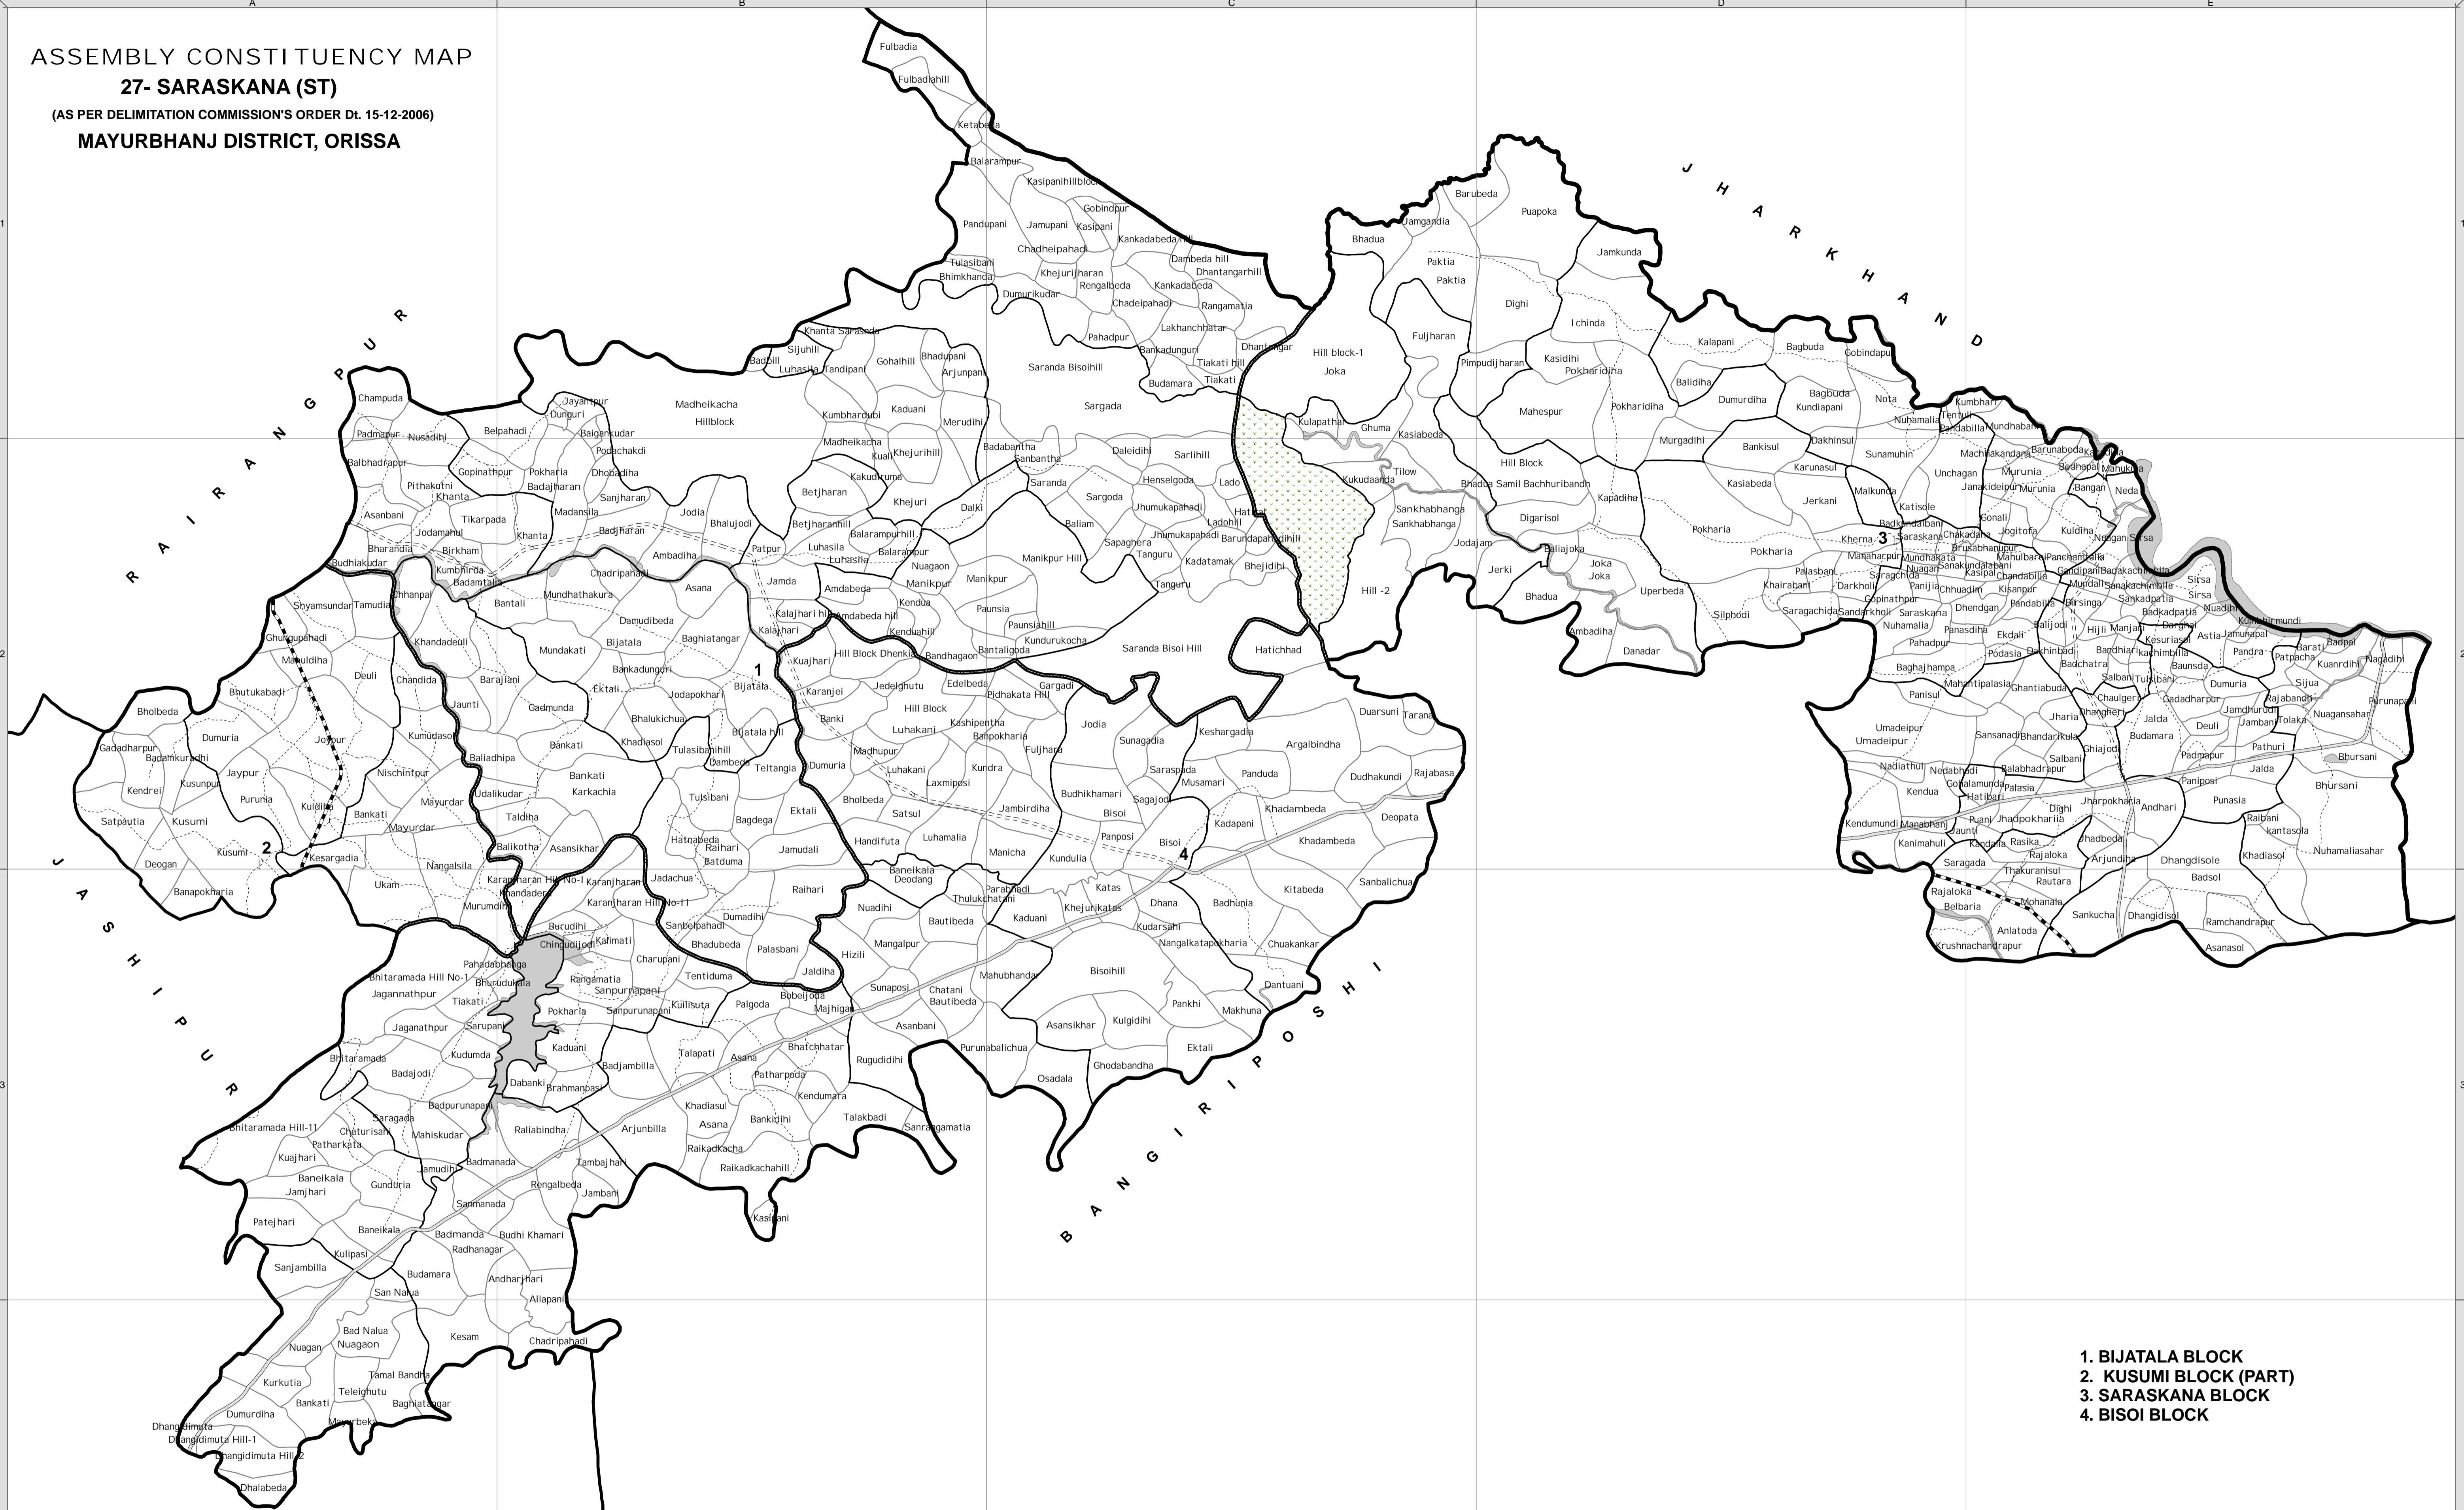

ASSEMBLY CONSTITUENCY MAP
27- SARASKANA (ST)
 (AS PER DELIMITATION COMMISSION'S ORDER Dt. 15-12-2006)
MAYURBHANJ DISTRICT, ORISSA

1. BIJATALA BLOCK
2. KUSUMI BLOCK (PART)
3. SARASKANA BLOCK
4. BISOI BLOCK

BLOCK H.Q.	ASSEMBLY BOUNDARY	NATIONAL HIGHWAY
MUNICIPALITY / NAC	BLOCK BOUNDARY	MAJOR ROADS
FOREST	G.P. BOUNDARY	OTHER ROADS
RIVER / RESERVOIR	VILLAGE BOUNDARY	RAILWAY

Sponsored by
CHIEF ELECTORAL OFFICER
 Orissa, Bhubaneswar

Orissa Remote Sensing Application Centre
 Dept. of Science and Technology
 Govt. of Orissa, Bhubaneswar