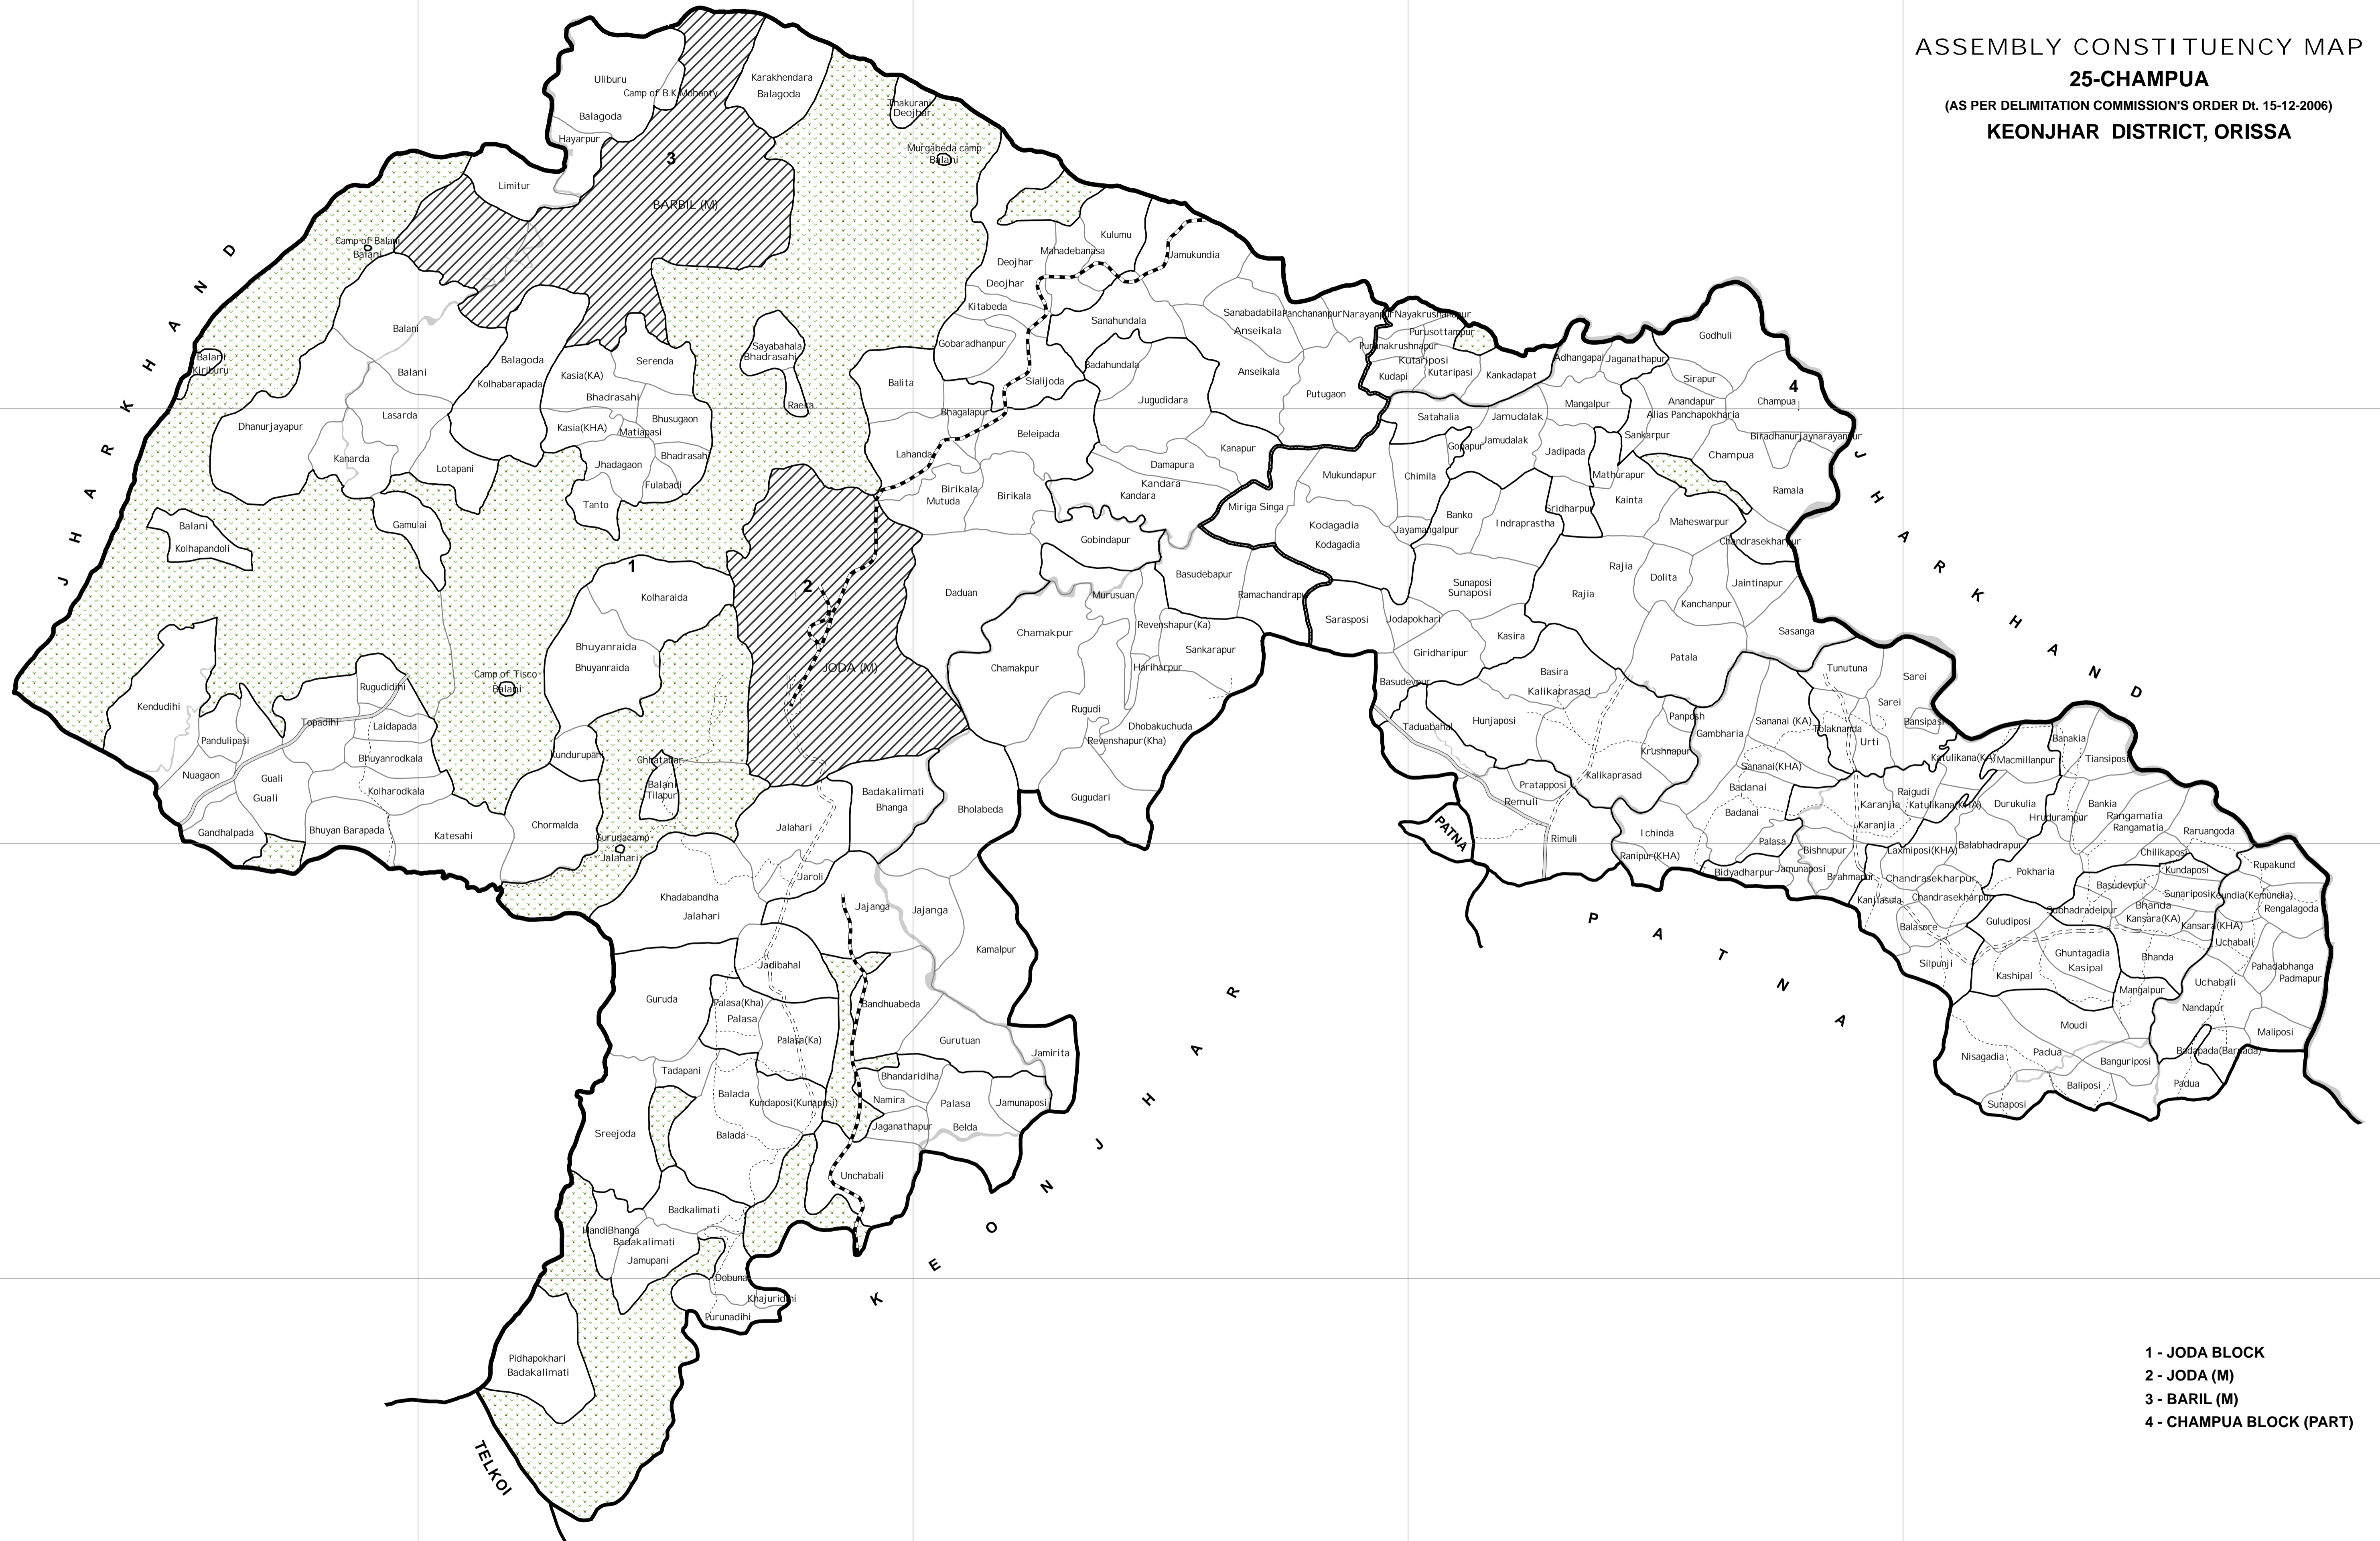

ASSEMBLY CONSTITUENCY MAP
25-CHAMPUA
 (AS PER DELIMITATION COMMISSION'S ORDER Dt. 15-12-2006)
KEONJHAR DISTRICT, ORISSA

- 1 - JODA BLOCK
- 2 - JODA (M)
- 3 - BARIL (M)
- 4 - CHAMPUA BLOCK (PART)

! BLOCK H.Q.	— ASSEMBLY BOUNDARY	— NATIONAL HIGHWAY
▨ MUNICIPALITY / NAC	— BLOCK BOUNDARY	----- MAJOR ROADS
▨ FOREST	— G.P. BOUNDARY OTHER ROADS
▨ RIVER / RESERVOIR	— VILLAGE BOUNDARY	- - - - RAILWAY

Sponsored by
CHIEF ELECTORAL OFFICER
 Orissa, Bhubaneswar

Orissa Remote Sensing Application Centre
 Dept. of Science and Technology
 Govt. of Orissa, Bhubaneswar