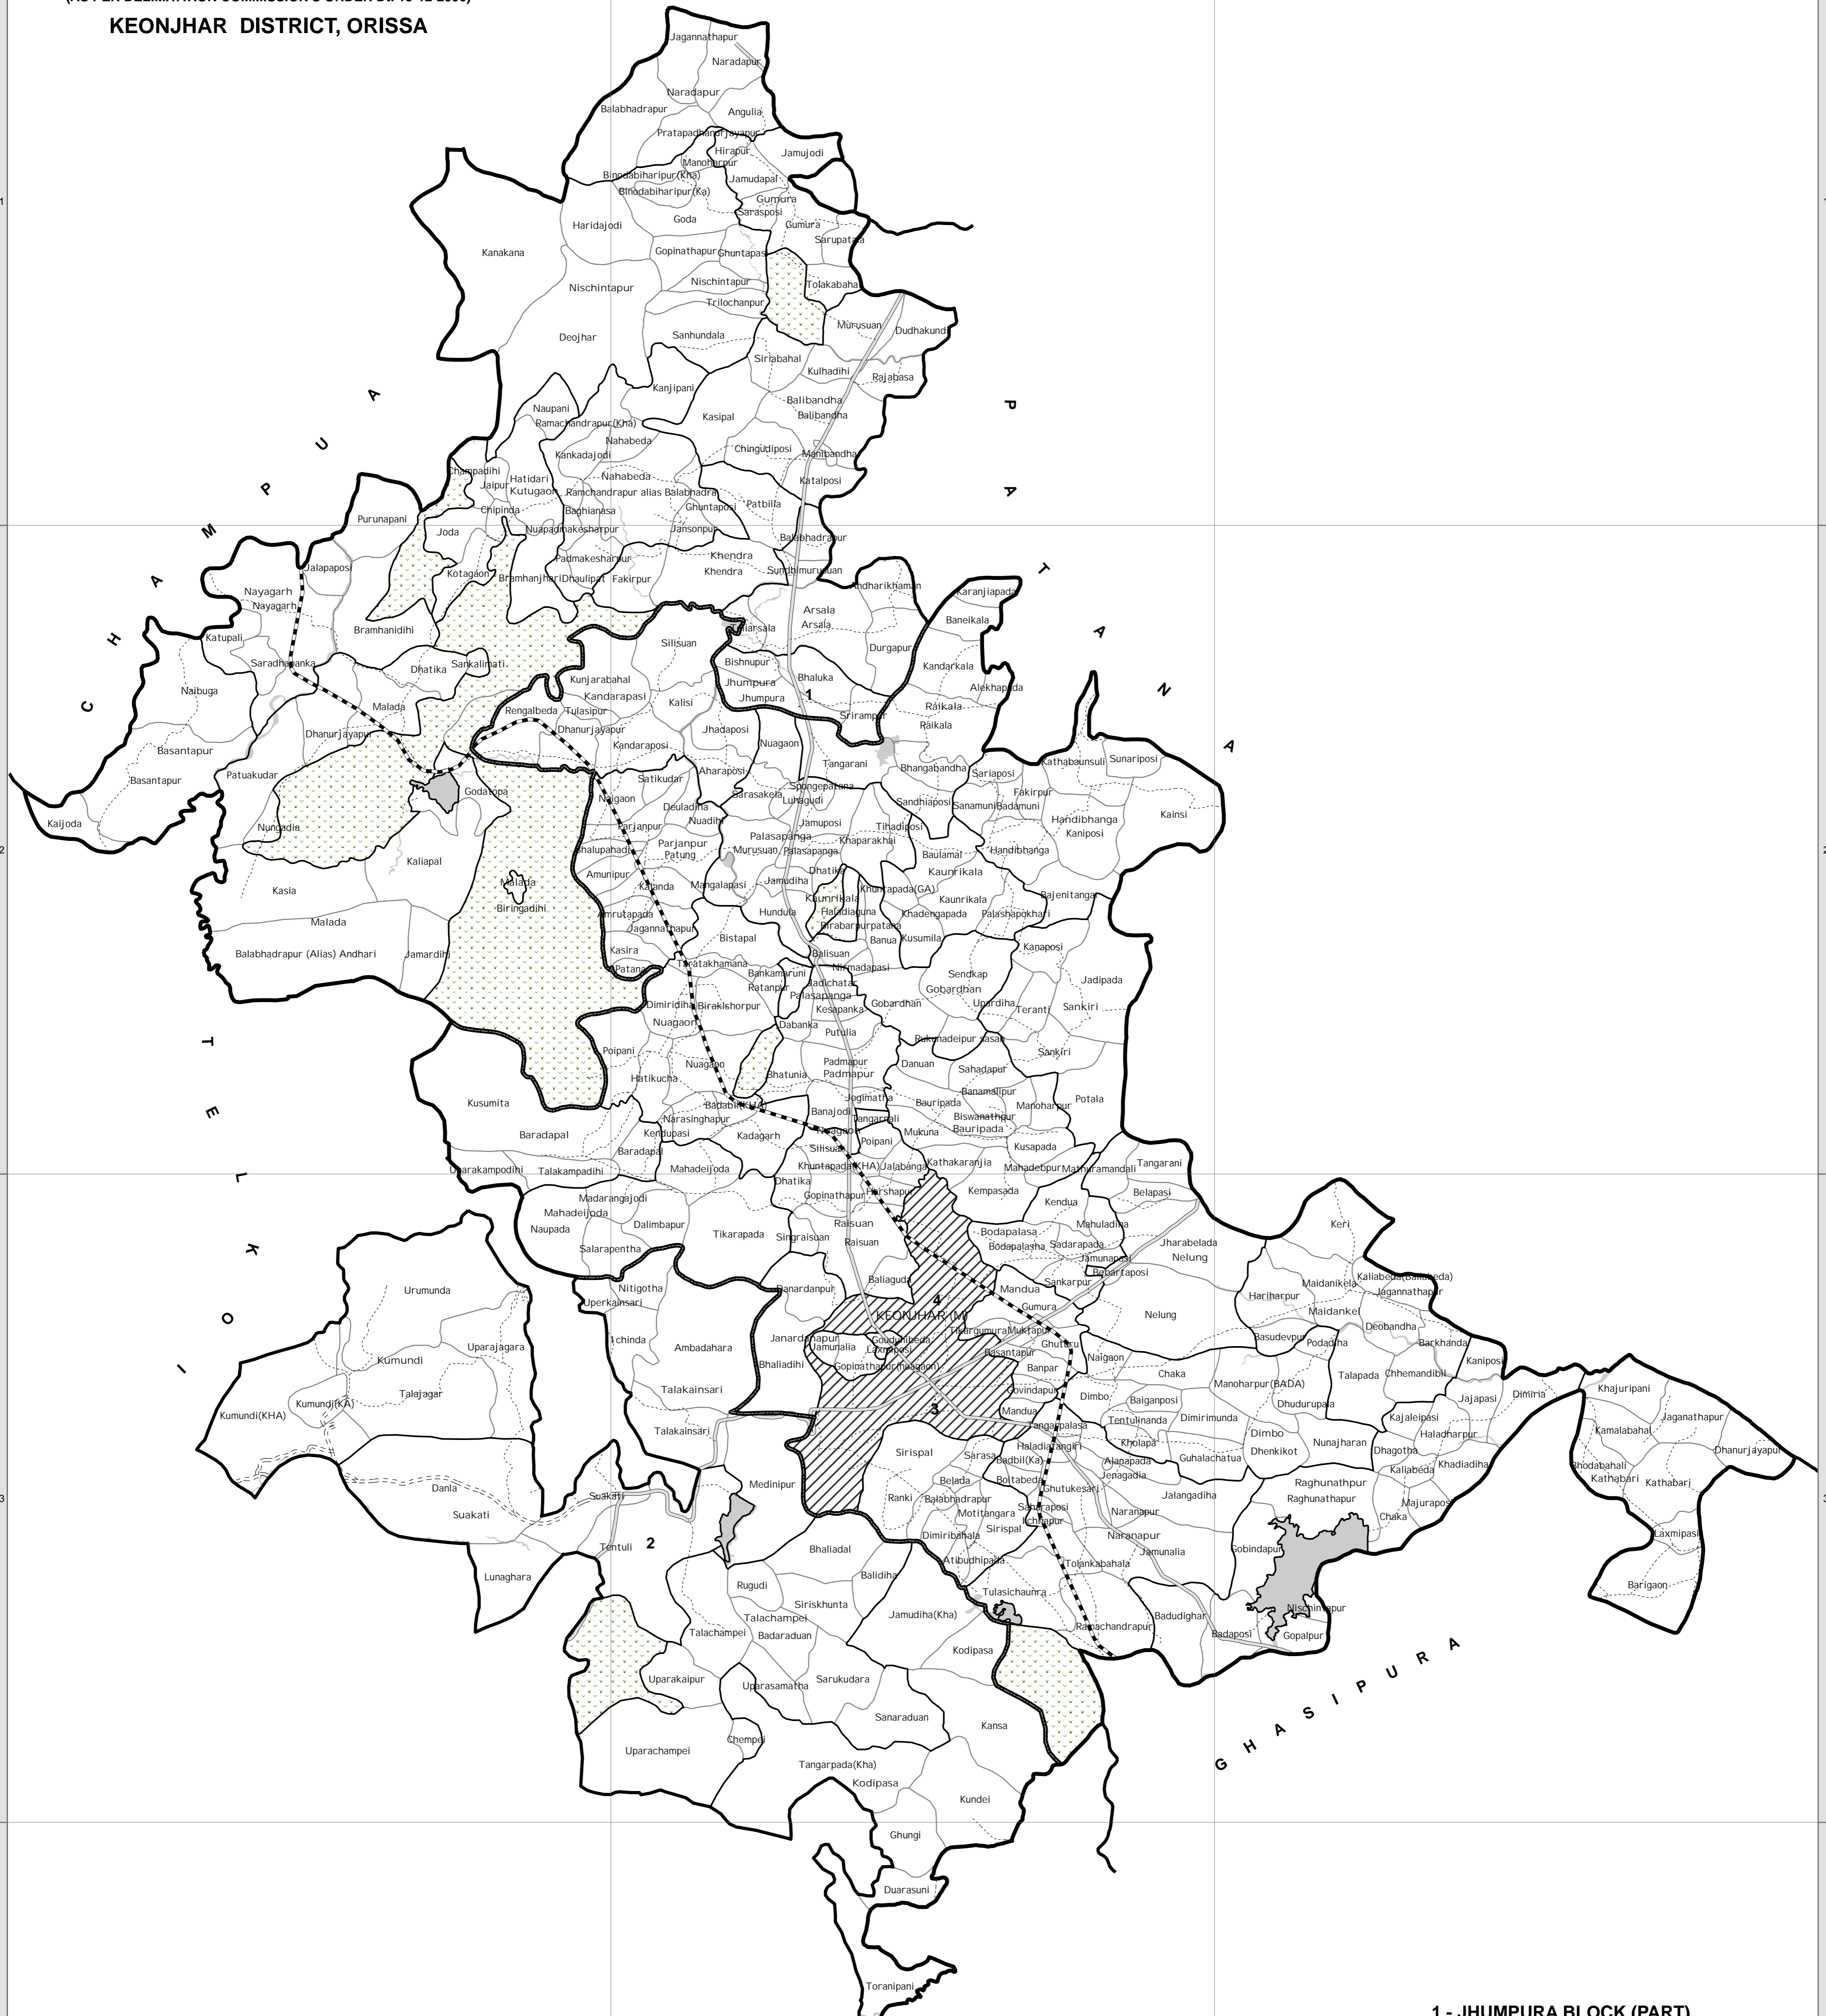

ASSEMBLY CONSTITUENCY MAP

24-KEONJHAR (ST)

(AS PER DELIMITATION COMMISSION'S ORDER Dt. 15-12-2006)

KEONJHAR DISTRICT, ORISSA

- 1 - JHUMPURA BLOCK (PART)
- 2 - BANSPAL BLOCK (PART)
- 3 - KEONJHAR BLOCK
- 4 - KEONJHAR (M)

	BLOCK H.Q.		ASSEMBLY BOUNDARY		NATIONAL HIGHWAY
	MUNICIPALITY / NAC		BLOCK BOUNDARY		MAJOR ROADS
	FOREST		G.P. BOUNDARY		OTHER ROADS
	RIVER / RESERVOIR		VILLAGE BOUNDARY		RAILWAY

Sponsored by
CHIEF ELECTORAL OFFICER
 Orissa, Bhubaneswar