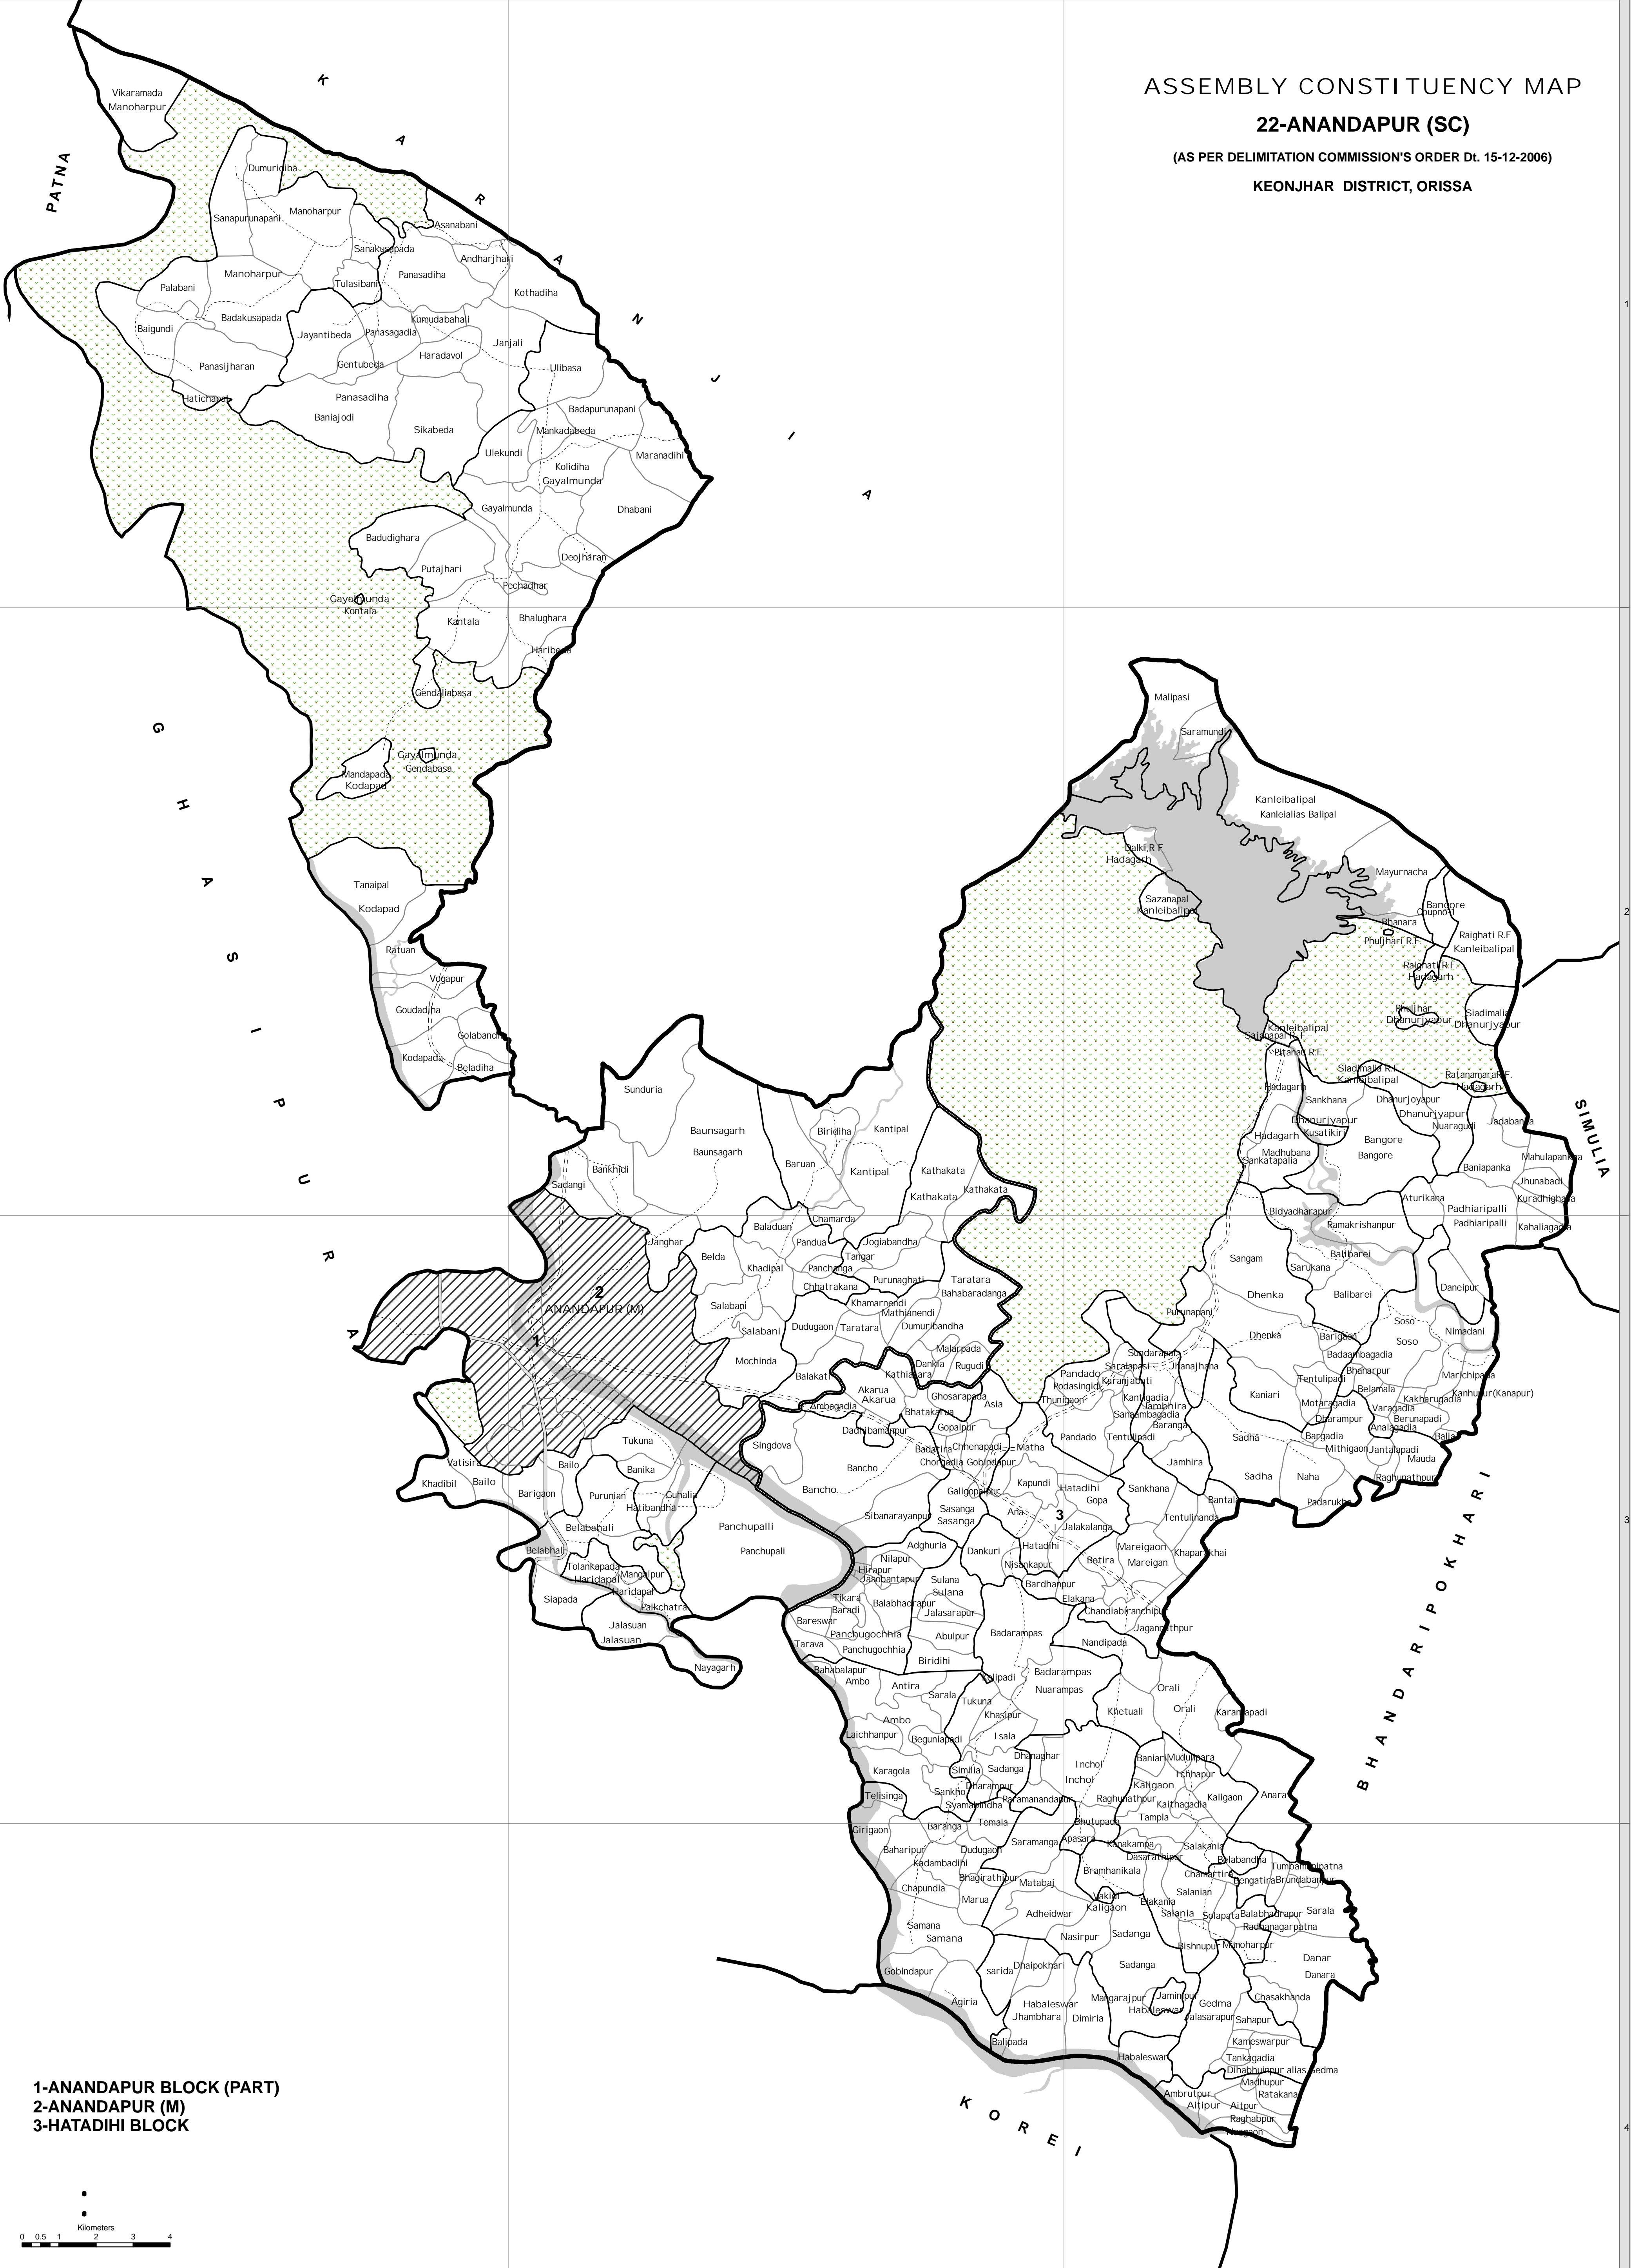

ASSEMBLY CONSTITUENCY MAP

22-ANANDAPUR (SC)

(AS PER DELIMITATION COMMISSION'S ORDER Dt. 15-12-2006)

KEONJHAR DISTRICT, ORISSA

1-ANANDAPUR BLOCK (PART)
2-ANANDAPUR (M)
3-HATADIHI BLOCK

	BLOCK H.Q.		ASSEMBLY BOUNDARY		NATIONAL HIGHWAY
	MUNICIPALITY / NAC		BLOCK BOUNDARY		MAJOR ROADS
	FOREST		G.P. BOUNDARY		OTHER ROADS
	RIVER / RESERVOIR		VILLAGE BOUNDARY		RAILWAY