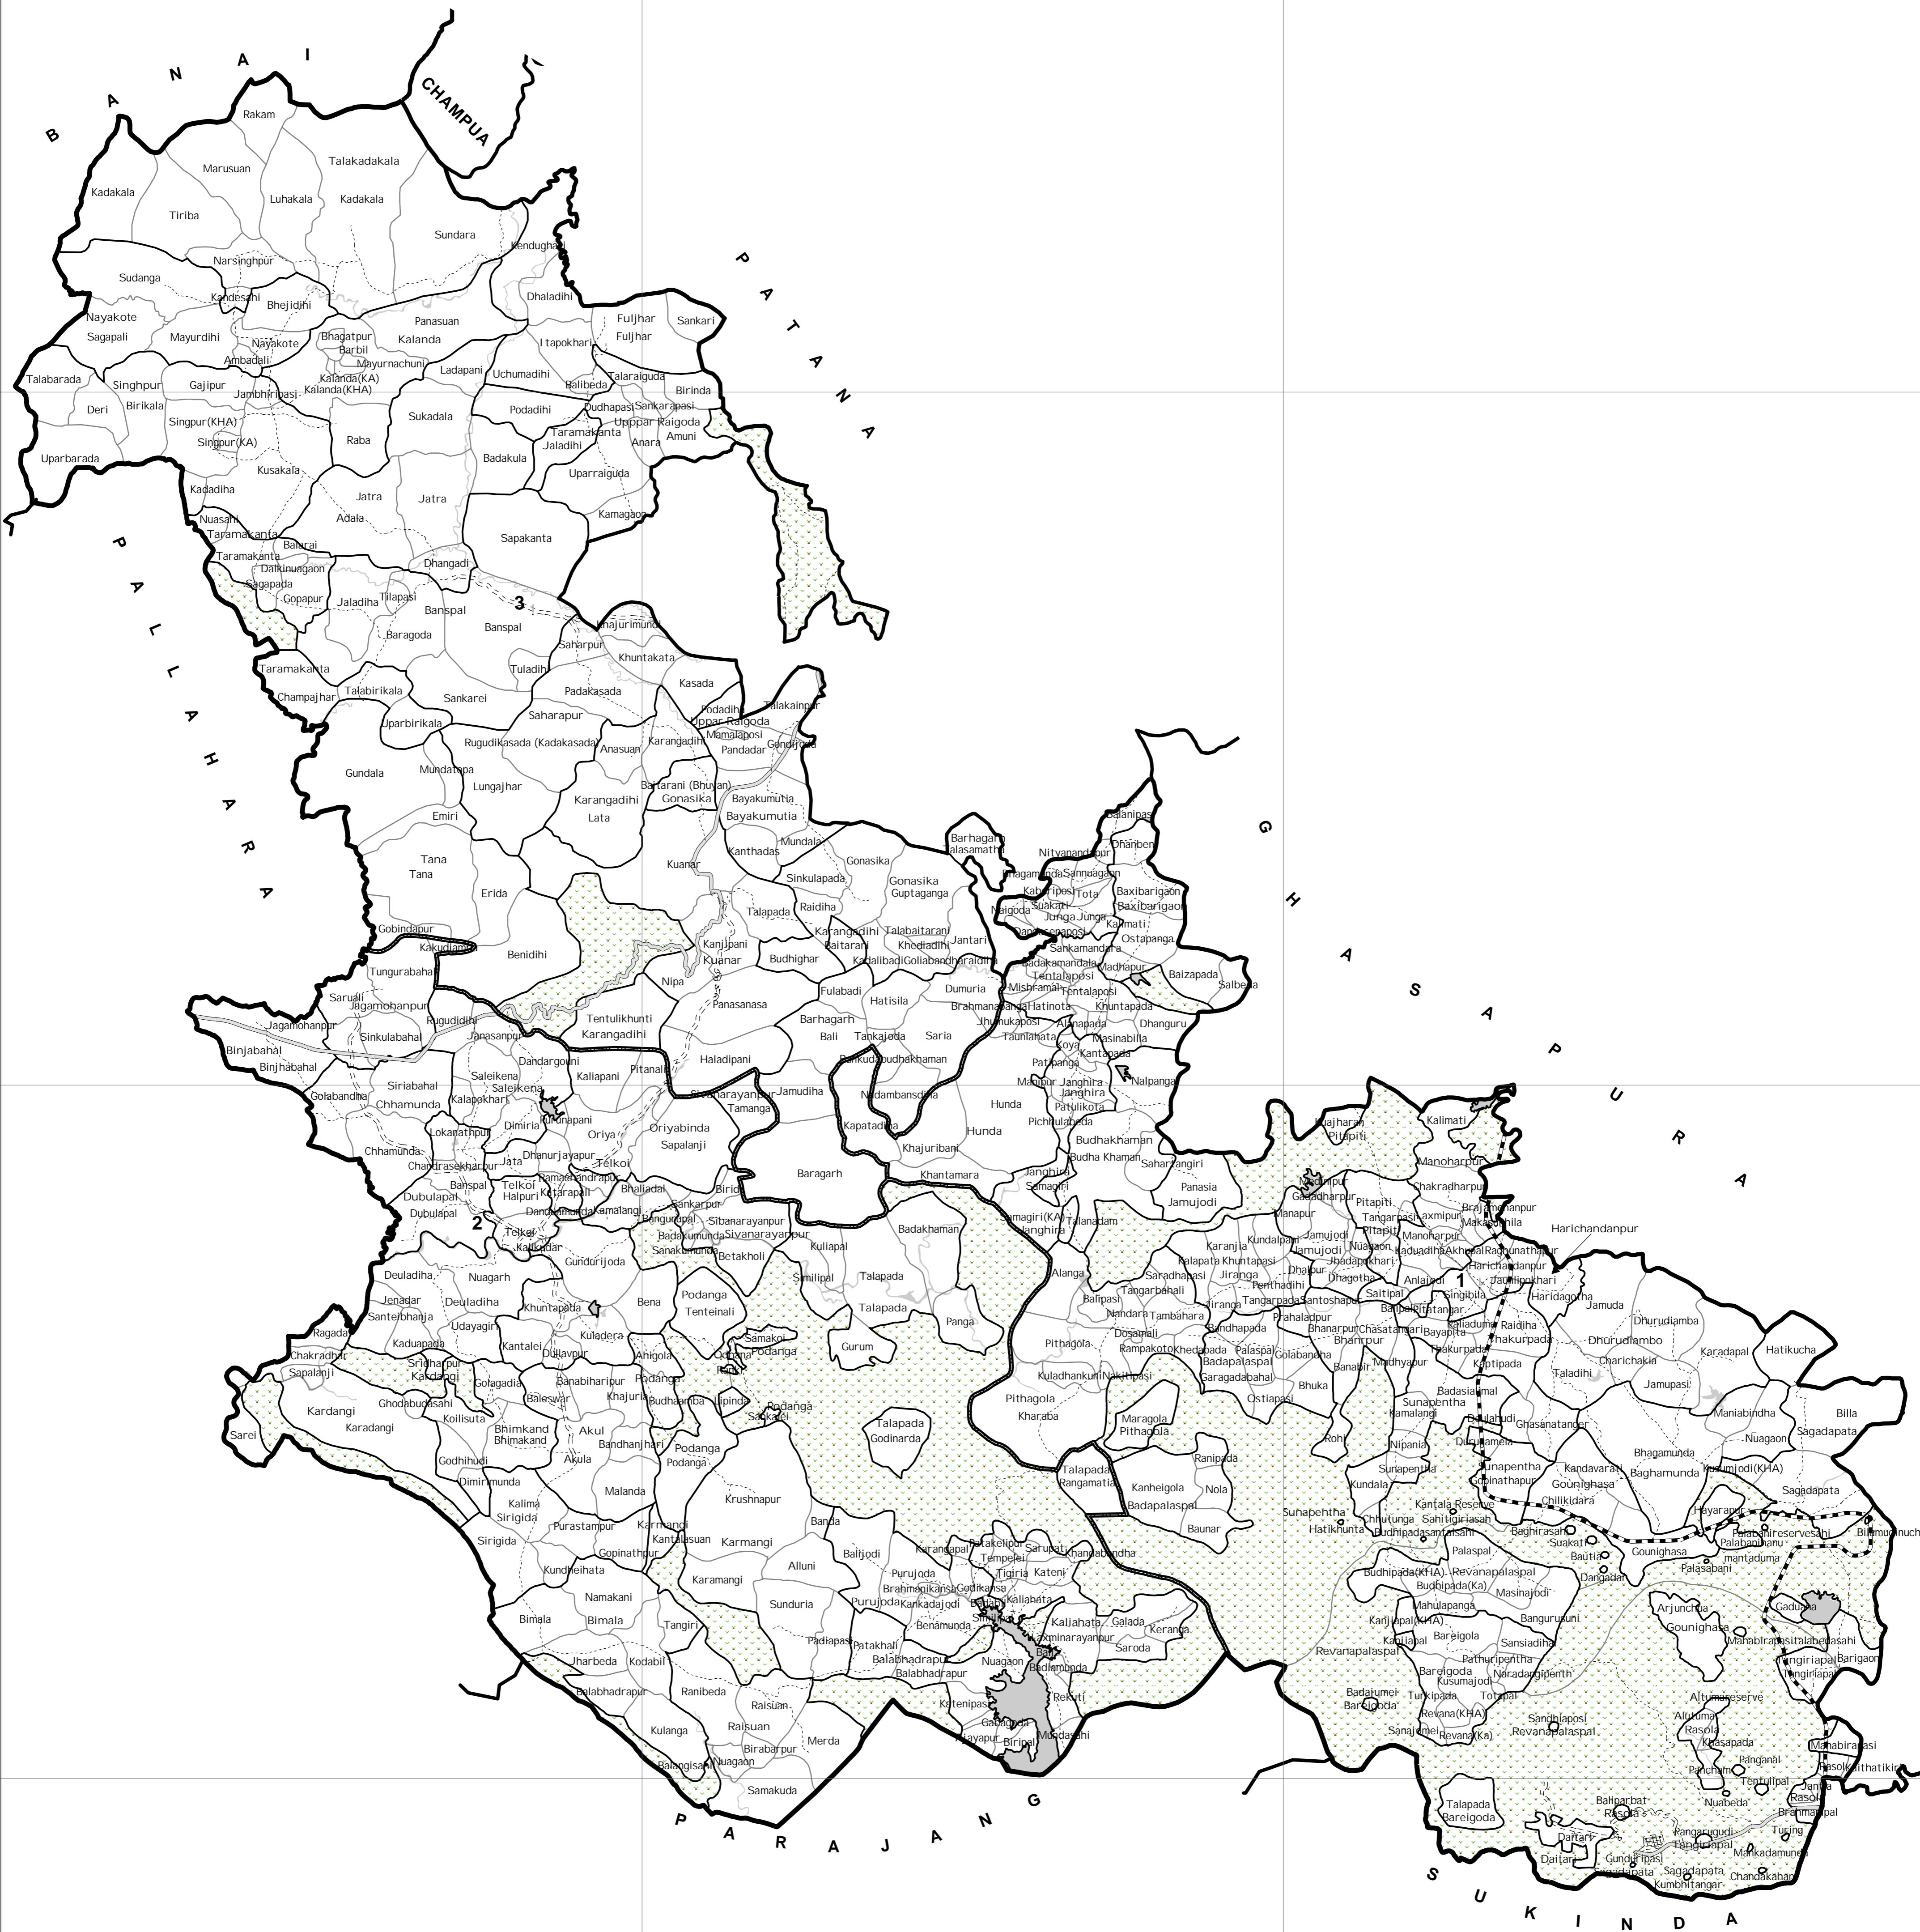

ASSEMBLY CONSTITUENCY MAP

20-TELKOI (ST)

(AS PER DELIMITATION COMMISSION'S ORDER Dt. 15-12-2006)

KEONJHAR DISTRICT, ORISSA

- 1 - HARICHANDANPUR BLOCK
- 2 - TELKOI BLOCK
- 3 - BANSPAL BLOCK (PART)

	BLOCK H.Q.		ASSEMBLY BOUNDARY		NATIONAL HIGHWAY
	MUNICIPALITY / NAC		BLOCK BOUNDARY		MAJOR ROADS
	FOREST		G.P. BOUNDARY		OTHER ROADS
	RIVER / RESERVOIR		VILLAGE BOUNDARY		RAILWAY