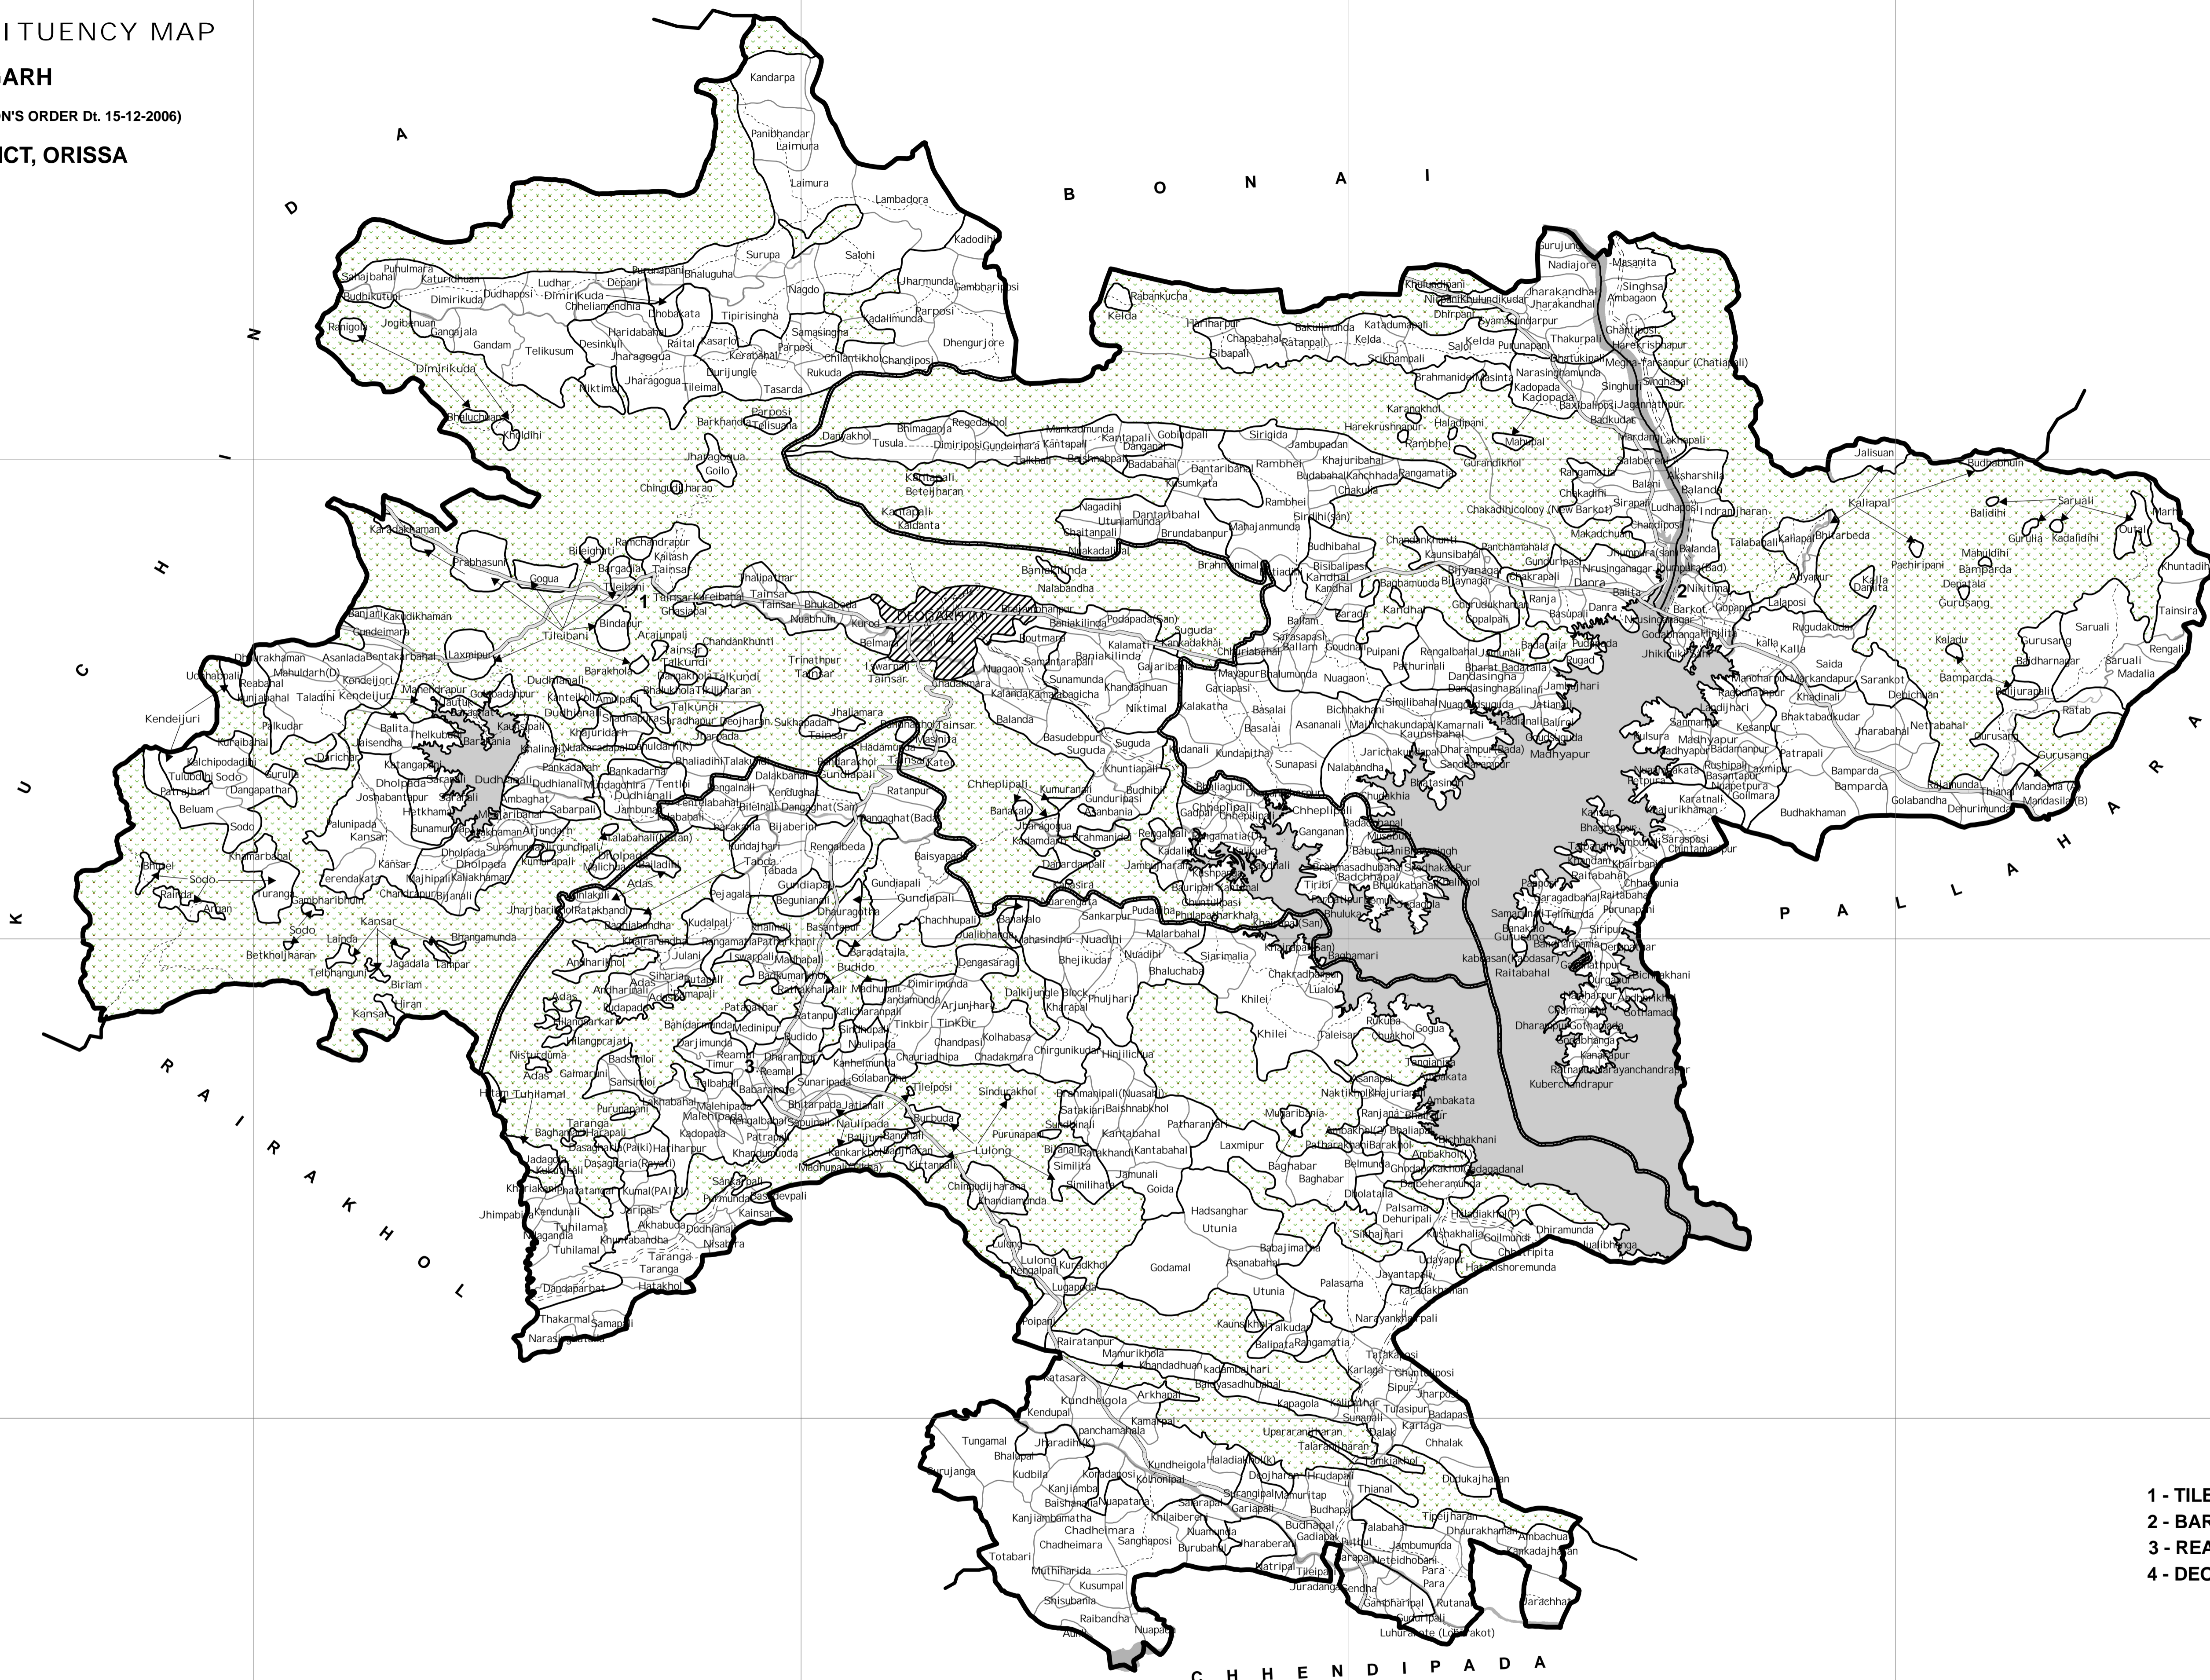

ASSEMBLY CONSTITUENCY MAP

19 - DEOGARH

(AS PER DELIMITATION COMMISSION'S ORDER Dt. 15-12-2006)

DEOGARH DISTRICT, ORISSA

- 1 - TILEIBANI BLOCK
- 2 - BARKOTE BLOCK
- 3 - REAMAL BLOCK
- 4 - DEOGARH (M)

BLOCK H.Q.	ASSEMBLY BOUNDARY	NATIONAL HIGHWAY
MUNICIPALITY / NAC	BLOCK BOUNDARY	MAJOR ROADS
FOREST	G.P. BOUNDARY	OTHER ROADS
RIVER / RESERVOIR	VILLAGE BOUNDARY	RAILWAY