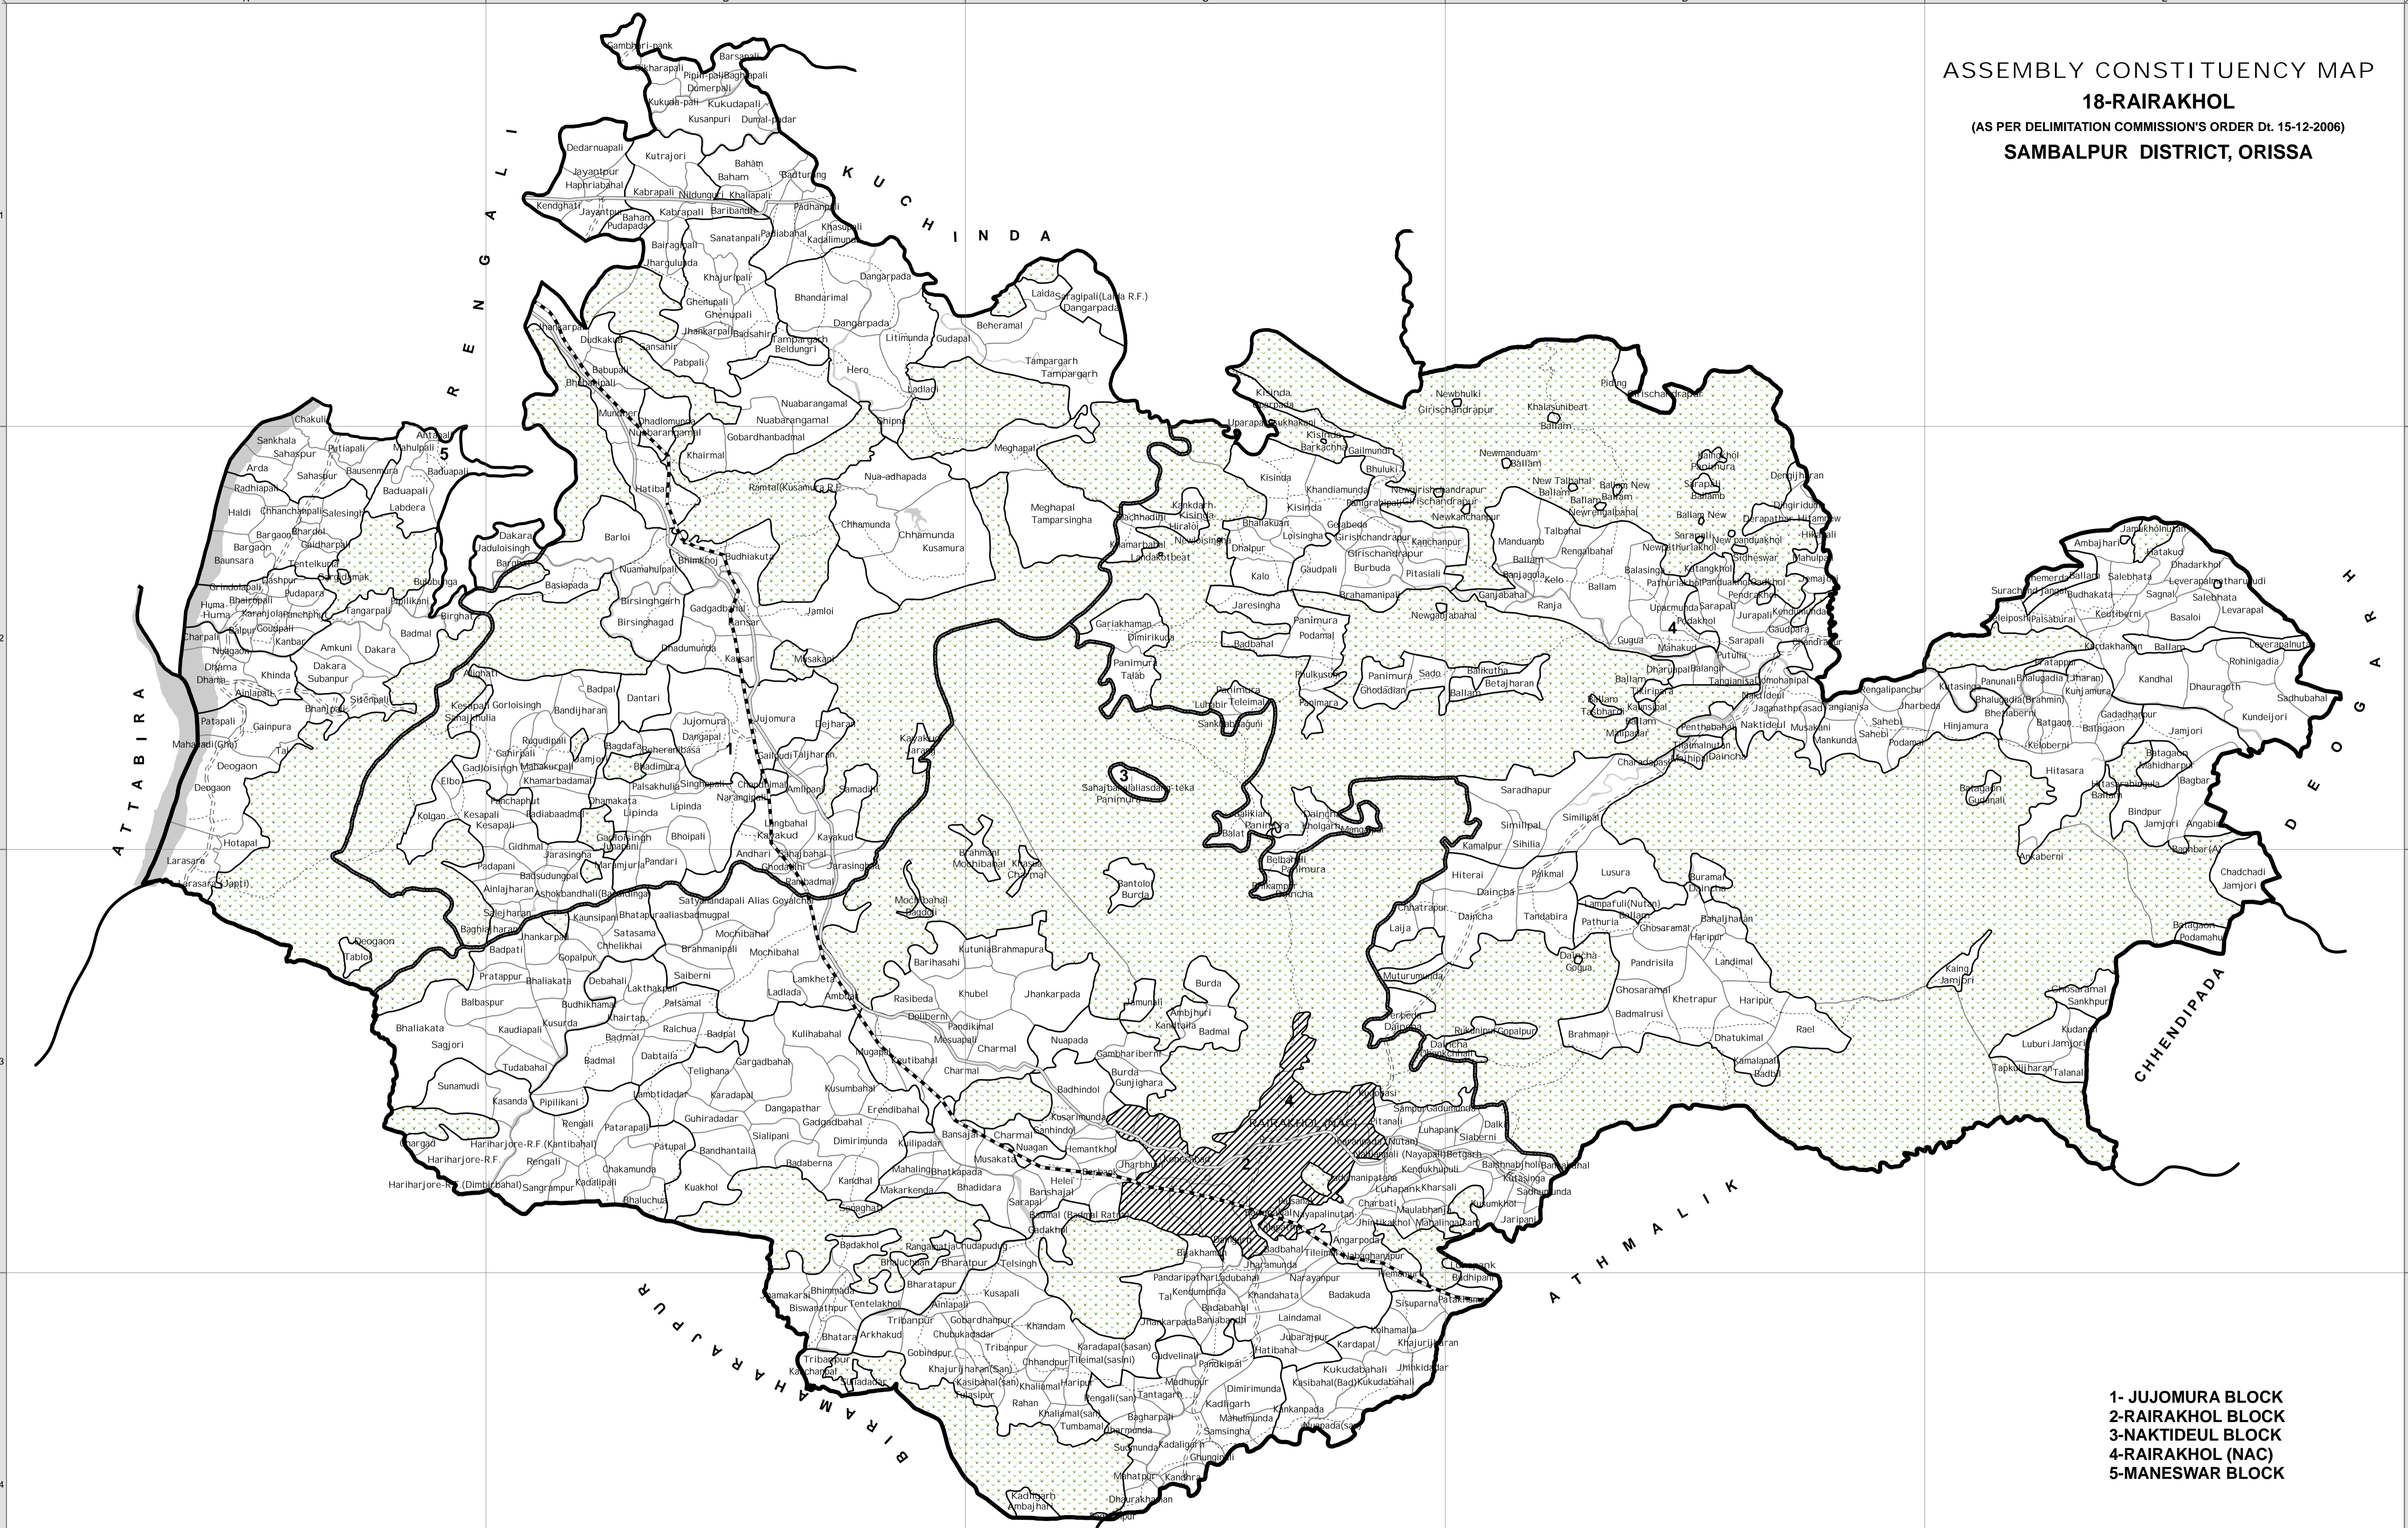

ASSEMBLY CONSTITUENCY MAP
18-RAIRAKHOL
 (AS PER DELIMITATION COMMISSION'S ORDER Dt. 15-12-2006)
SAMBALPUR DISTRICT, ORISSA

- 1- JUJOMURA BLOCK
- 2-RAIRAKHOL BLOCK
- 3-NAKTIDEUL BLOCK
- 4-RAIRAKHOL (NAC)
- 5-MANESWAR BLOCK

BLOCK H.Q.	ASSEMBLY BOUNDARY	NATIONAL HIGHWAY
MUNICIPALITY / NAC	BLOCK BOUNDARY	MAJOR ROADS
FOREST	G.P. BOUNDARY	OTHER ROADS
RIVER / RESERVOIR	VILLAGE BOUNDARY	RAILWAY

Sponsored by
CHIEF ELECTORAL OFFICER
 Orissa, Bhubaneswar