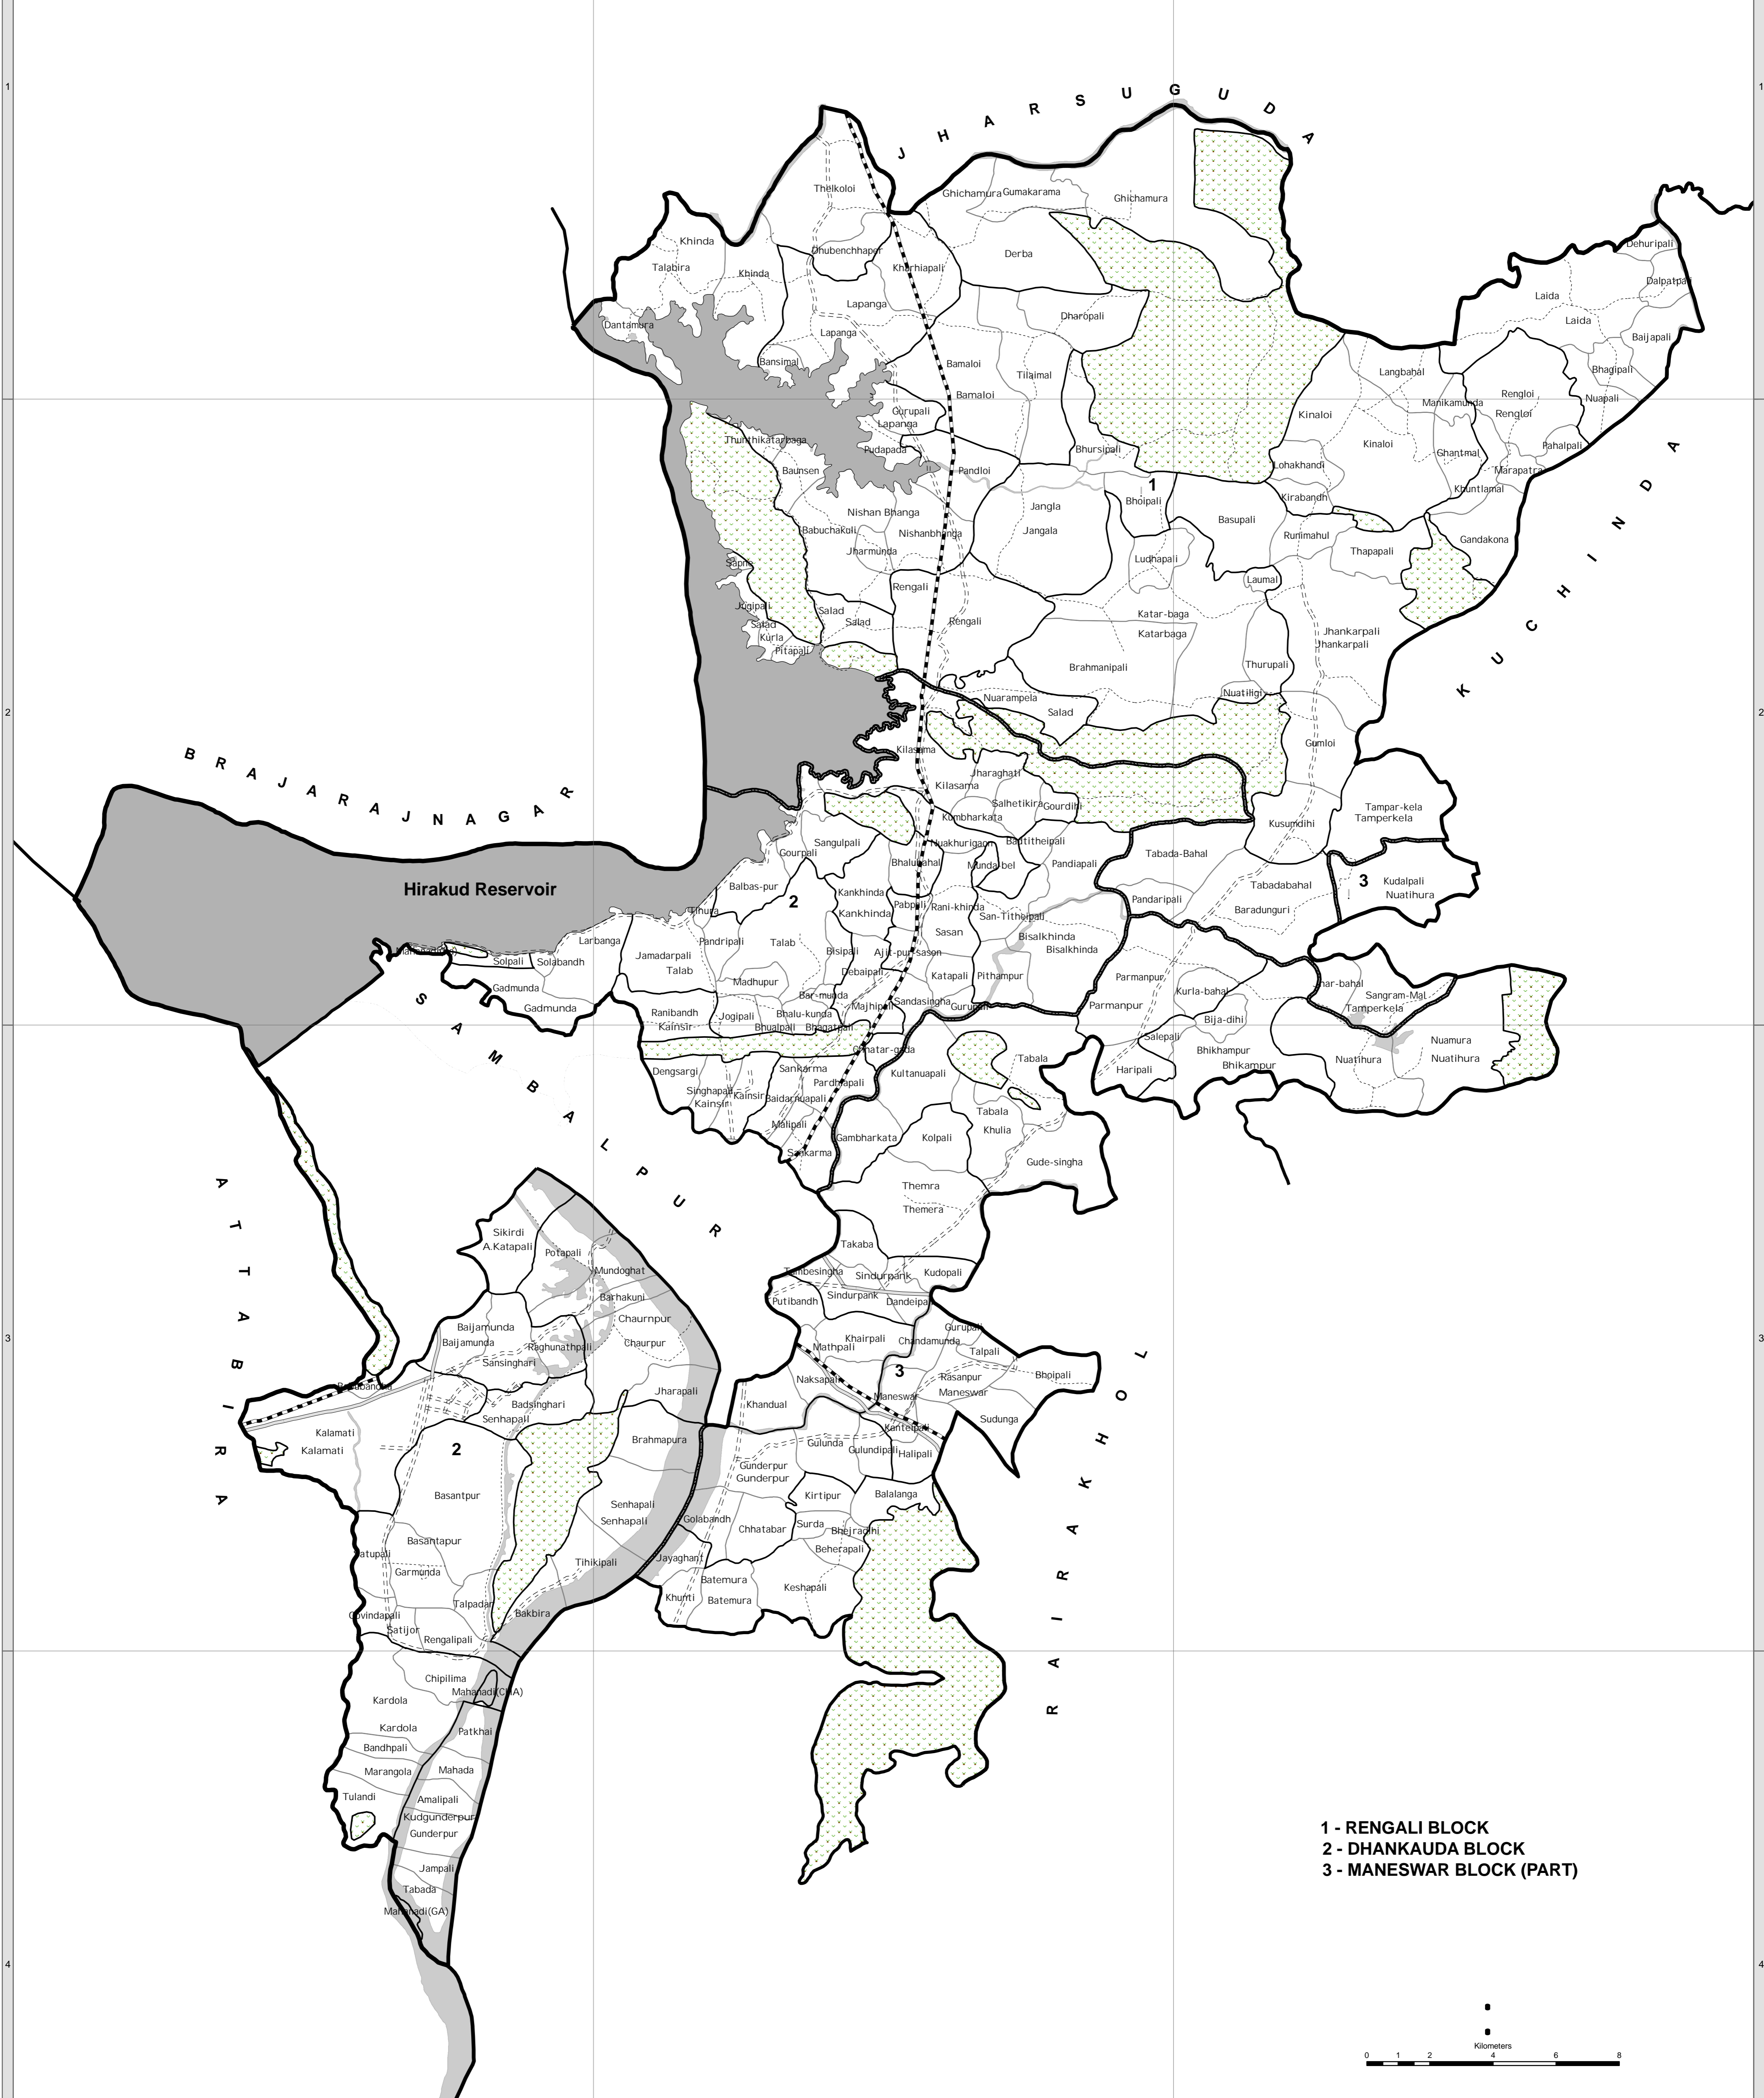

ASSEMBLY CONSTITUENCY MAP

16-RENGALI (SC)

(AS PER DELIMITATION COMMISSION'S ORDER Dt. 15-12-2006)

SAMBALPUR DISTRICT, ORISSA

1 - RENGALI BLOCK
 2 - DHANKAUDA BLOCK
 3 - MANESWAR BLOCK (PART)

	BLOCK H.Q.		ASSEMBLY BOUNDARY		NATIONAL HIGHWAY
	MUNICIPALITY / NAC		BLOCK BOUNDARY		MAJOR ROADS
	FOREST		G.P. BOUNDARY		OTHER ROADS
	RIVER / RESERVOIR		VILLAGE BOUNDARY		RAILWAY